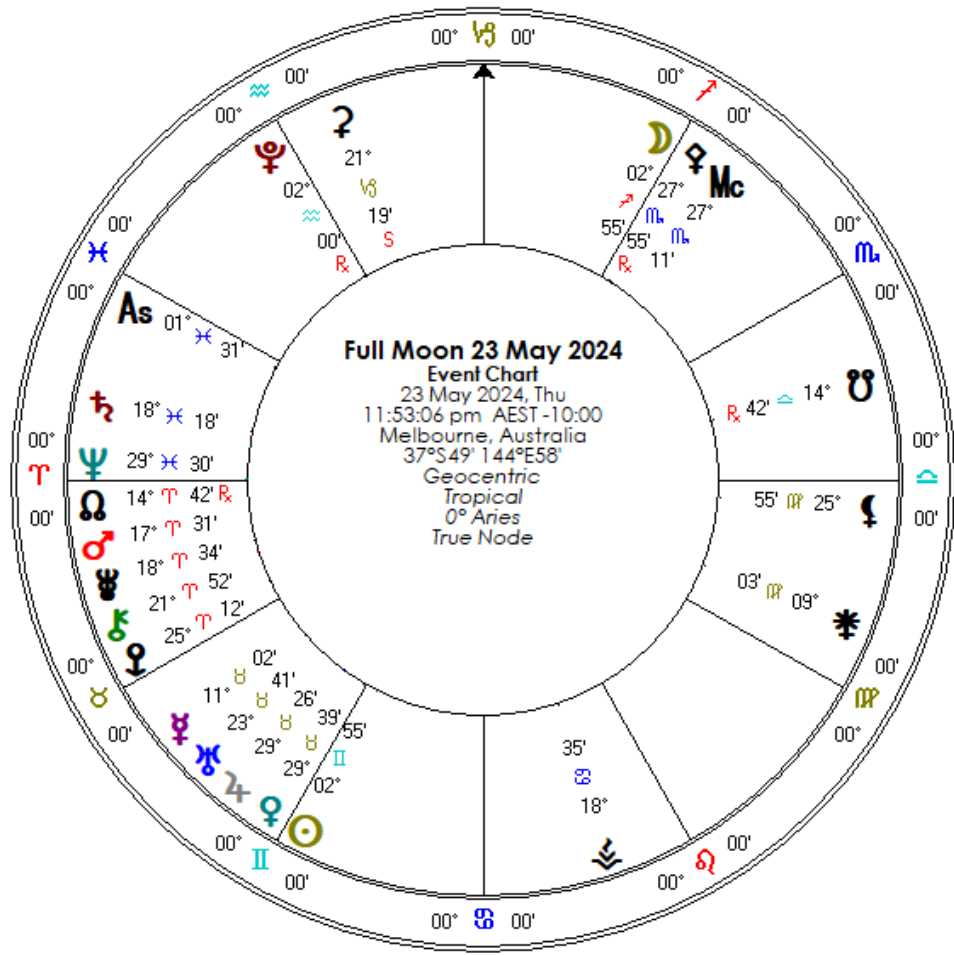

With Jupiter so close to Venus, this is a creative and artistic lunation. Opportunities for showcasing one's talents are available.

Venus and Jupiter are tightly aligned, but this conjunction is not visible in the morning sky as they are very close to the Sun. Nevertheless, this is a positive as-

pect and it could trigger some surprises as maverick Uranus is not far away, also joining Venus on the 18th.

Ceres is still virtually stationary and forges a happy trine with Uranus, providing new ideas and creative solutions to environmental problems.