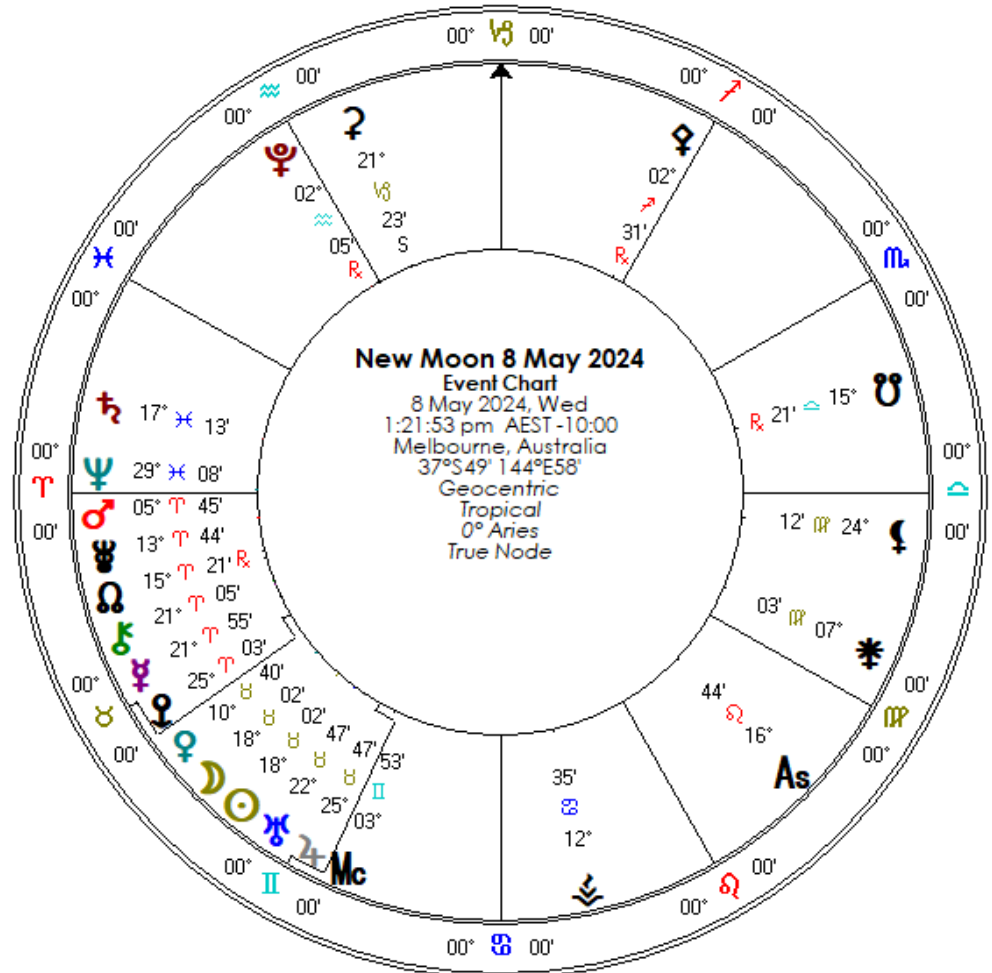

TAURUS NEW MOON

Taurus is a combination of the earth element and the fixed modality. With its ruling planet Venus, this speaks to the Taurean connection with the natural beauty of the Earth. This earthy sign is deeply connected to the environment and the land.

Mercury and Chiron are together in Aries, with a stellium of planets linked from late Pisces to late Taurus. Only Pluto and the main asteroids are outside this cluster. The focus of all this activity centres around the Chiron-Mercury conjunction, which squares station-

ary Ceres. This pattern suggests intense conversations concerning the impacts of climate change and other environmental hazards that require solutions. Chiron is a healer and will always work hard to find solutions to wounds. In this case, the wounds to planet Earth are the focus.

At this New Moon, Ceres is a week away from her station retrograde, and is moving slow enough to be considered stationary. Ceres is also associated with the bounty of the Earth.

Planetary stations appear to happen because of their angle to the Sun and the Earth, so we can conclude that the environment will