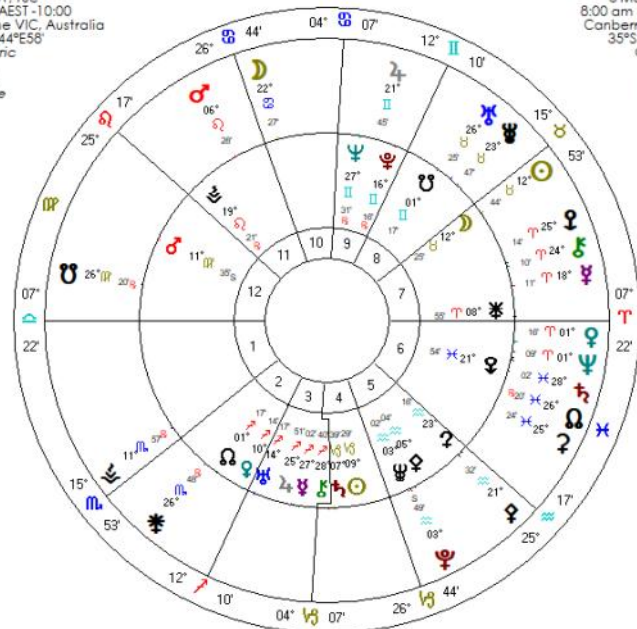

Outer Wheel
Federal election called
Event Chart
28 Mar 2025, Fri
7:30 am AEDT-11:00
Canberra, Australia
35°S17° 149°E08'
Geocentric
Tropical
Placidus
True Node

Inner Wheel
Australia - Legal
Natal Chart
1 Jan 1901, Tue
0:00 am AEST-10:00
Melbourne VIC, Australia
37°54' 144°E58'
Geocentric
Tropical
Placidus
True Node

Outer Wheel
2025 Federal Election
Event Chart
3 May 2025, Sat
8:00 am AEST-10:00
Canberra, Australia
35°S17° 149°E08'
Geocentric
Tropical
Placidus
True Node