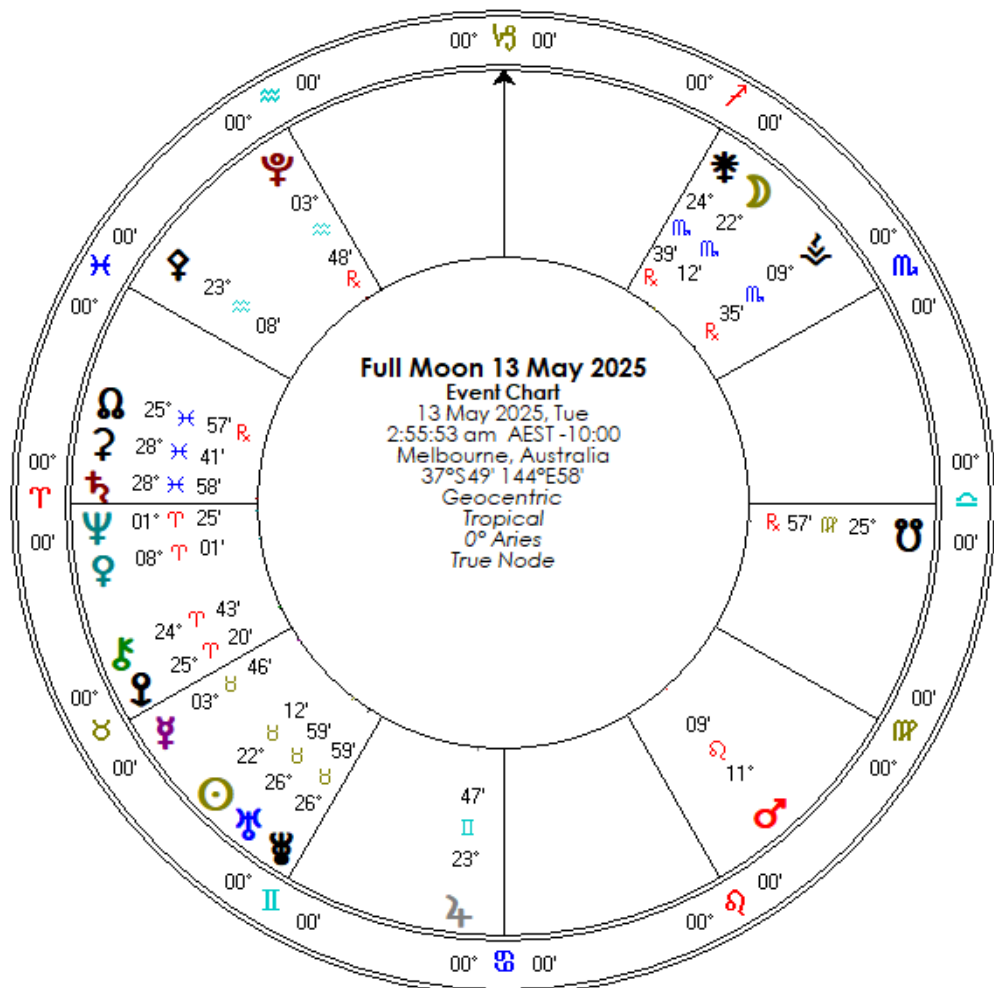

SCORPIO FULL MOON

We are living through some very strange times which is reflected in the solar system and the many significant aspects that we are witnessing.

This month's Scorpio Full Moon highlights Uranus, Hygiea and Juno which are lining up with the Sun and Moon. There is also a square aspect to Pallas Athena in Aquarius. This arrangement focuses our attention on the fixed and polarising oppositions we are seeing

across many settings. This is a passionate Full Moon where strong opinions and feelings will be given expression.

Meanwhile, Saturn and Ceres draw our attention to the limitations of planet Earth and the natural environment we share with other living things.

Saturn and Neptune are closing in on a conjunction, which will be exact in early 2026. I am currently researching their 36 year cycle of conjunctions and preparing an article detailing a range of events which direct the unfolding of social organisation over time. Though this aspect is not exact until February 2026, it is within orb, so we are already seeing this process begin to unfold.