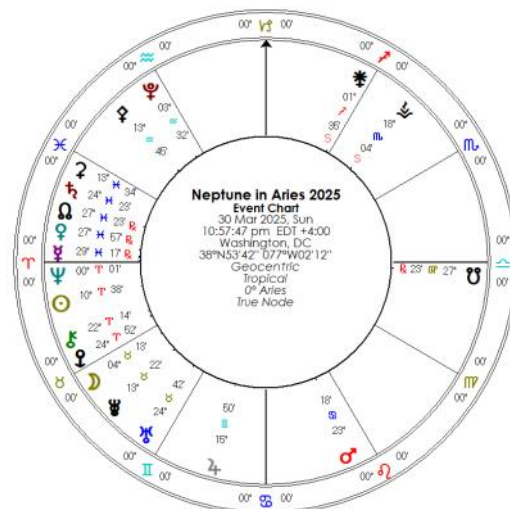

INSIGHT

MAY 2025

THIS MONTH...

- [2025 CALENDAR](#)
- SCORPIO FULL MOON
- GEMINI NEW SUPERMOON
- AUST. FEDERAL ELECTION
- SATURN IN ARIES
- SATURN+NEPTUNE

Many people have been asking me about the implications of Neptune in Aries. Based on the symbolism and history, there are a few historic events worth noting. In 1533 when Neptune crossed into Aries, Pluto was in the early degrees of Aquarius, as it is today. At that time, Mars joined Neptune at 0 Aries. This was a turbulent time in English history. Henry VIII declared himself the head (Aries) of the Church of England (Neptune) and married Anne Boleyn who was pregnant. Three years later Anne was beheaded.

The last time Neptune crossed into Aries was on 14 April 1861. This was within a day of the beginning of the American Civil War. Neptune has just started its transition into Aries on 30 March this year. For full details [get the recording here](#).

www.celestialinsight.com.au

mfinney@cinsight.com.au

SCORPIO FULL MOON

We are living through some very strange times which is reflected in the solar system and the many significant aspects that we are witnessing.