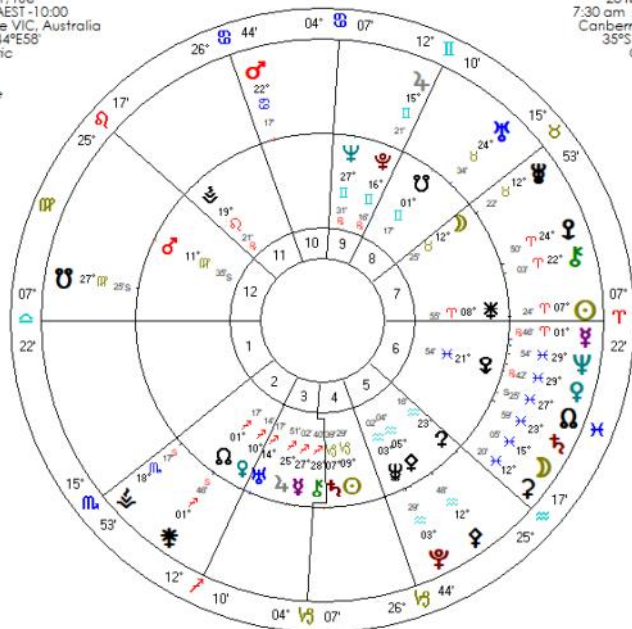

Inner Wheel
Australia - Legal
Natal Chart
1 Jan 1901, Tue
0:00 am AEST-10:00
Melbourne VIC, Australia
37°54' 144°E58'
Geocentric
Tropical
Placidus
True Node

Outer Wheel
Federal election called
Event Chart
28 Mar 2025, Fri
7:30 am AEDT-11:00
Canberra, Australia
35°S17° 149°E08'
Geocentric
Tropical
Placidus
True Node