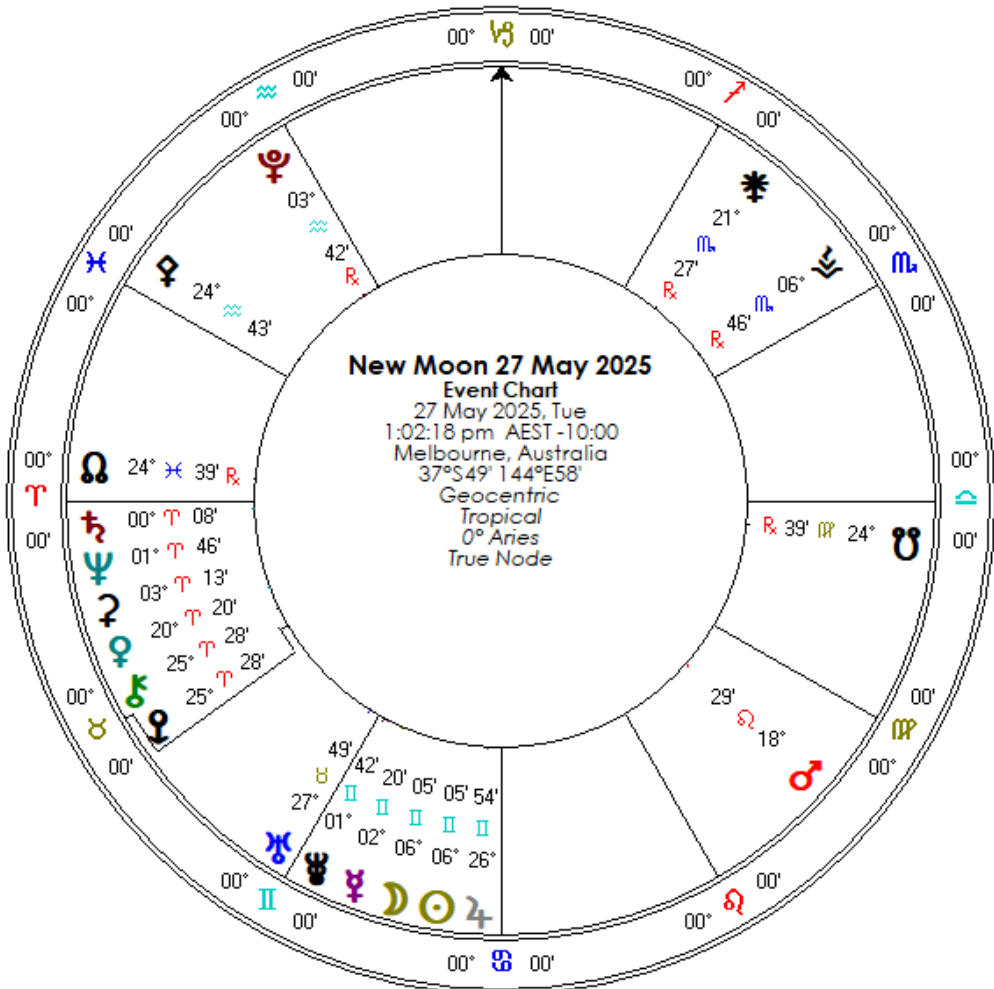

II

GEMINI NEW SUPERMOON

Saturn has now shifted into Aries which escalates the upcoming conjunction with Neptune. There are more developments to come as Saturn and Neptune will backtrack into Pisces before their exact alignment early in 2026.

close conjunction of Chiron and Eris, which is exact to the minute of arc. Wounding and healing around being overlooked, ignored or excluded is highlighted. Aries is a self interested sign and does not like to be ignored. Dummy spits and

temper tantrums could erupt. Mars in Leo also likes to be centre stage, and can hog the spotlight.

There is likely to be a lack of focus and awareness on other people and a heightened focus on self.

This New Moon in Gemini promotes debate on current political issues, so we are likely to see statements and conversations in the media around these matters. This is another New Supermoon.

There is a big line up of planets in Aries, including a very