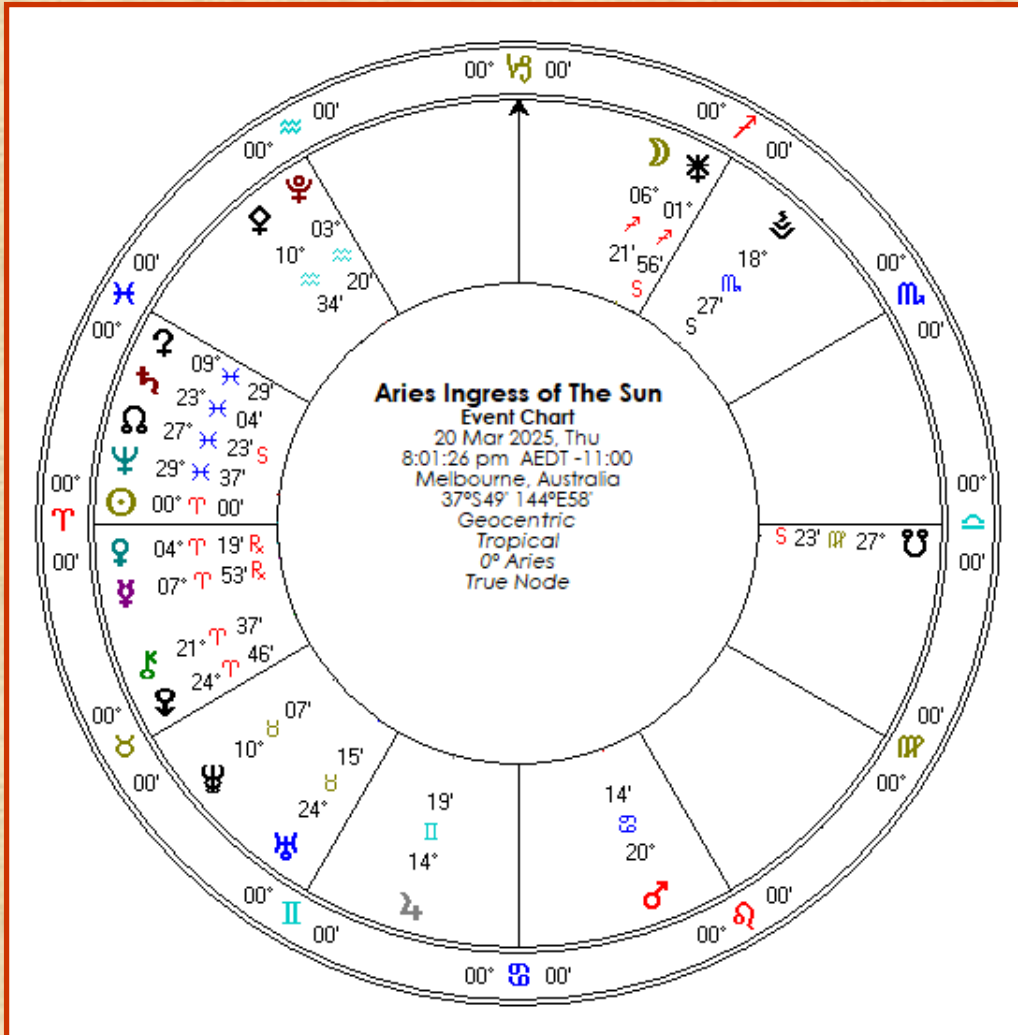

[Place an order](#)

[The Sacred Dance of](#)

[Venus and Mars](#)

~ ~ ~

[Watch interview](#)

This book details my research into the 32-year cycle of Venus and Mars.

The symbolic connection between the celestial lovers is mirrored by their interaction as metals copper (Venus) and iron (Mars). This passionate exchange creates life on this planet and has immense impact across social settings and generations.

This Equinox chart sees Mars squaring Chiron and Eris, highlighting the discord and suffering that many people are experiencing. This aspect also inspires healing. Chiron helps us to share our stories and forge connections with others who have had similar experiences.