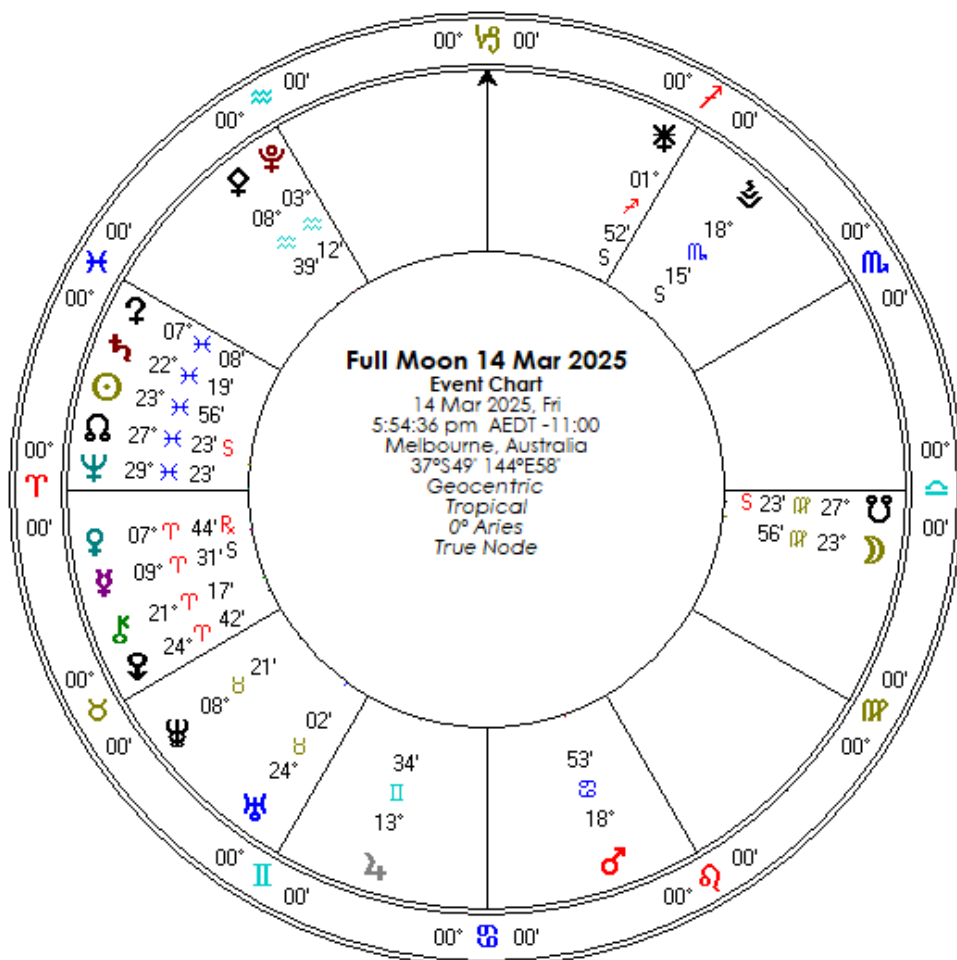

VIRGO FULL MOON-LUNAR ECLIPSE

Lately it seems like every lunation focuses our attention on a specific planet/archetype. This time Saturn is in the frame, as it closely aligns with the Sun and Moon.

Saturn has the habit of punishing those who transgress his ethics and rules.

Mercury stations retrograde close to Venus in Aries. With Mars now direct, there is gathering momentum towards a shift in dialogue. This is a time for introspection. Virgo with the South Node knows what is right and how to plan ahead. This is a total lunar eclipse.

Neptune too is once again highlighted. With symbolic associations to Pisces, it joins the Moon's North Node and is on the verge of shifting into Aries later this month.

One of Saturn's key themes is about boundaries which includes knowing where they are and how to determine our own limitations. With Saturn conjunct the Sun and commencing a new synodic cycle, Saturn elevates our conscious awareness of what we can and can't do, and to say "no".

Saturn also asks us to behave ethically and responsibly.