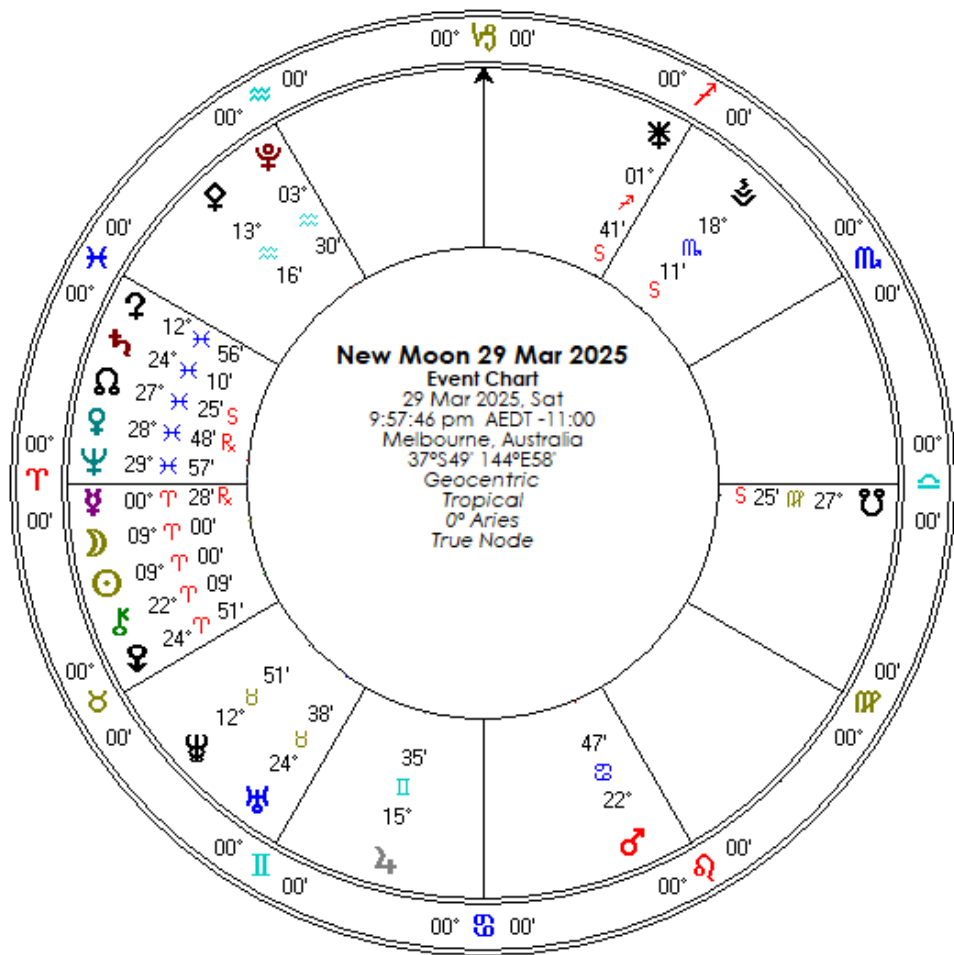

ARIES NEW MOON-SOLAR ECLIPSE

The day after this New Moon, Neptune crosses into Aries. This is likely to shape our collective experiences for the next decade and beyond.

Late last year I spoke about the symbols, themes and history of this cycle. If you want to take a closer look at what Neptune in Aries might deliver over the coming 13 years, you can [get the recording here](#).

Venus, Saturn and the North Node join Neptune in late Pisces, so while this is an Aries New Moon, there is a lot of unfinished Pisces business.

Politically, the Saturn-Neptune conjunction which is approaching in 2026, reframes political agendas. Political issues will be in play throughout this year and next. Meanwhile, Mars in Cancer is squaring Chiron and Eris, frustrating Mars's natural drive and energy, plus

Mars is still moving slowly after his recent retrograde cycle. Though keen to forge ahead now that we have Aries in the frame, these aspects and all the Pisces mutability is keeping things fluid. Mars trine Saturn will invite stability and patience. This is a partial solar eclipse.