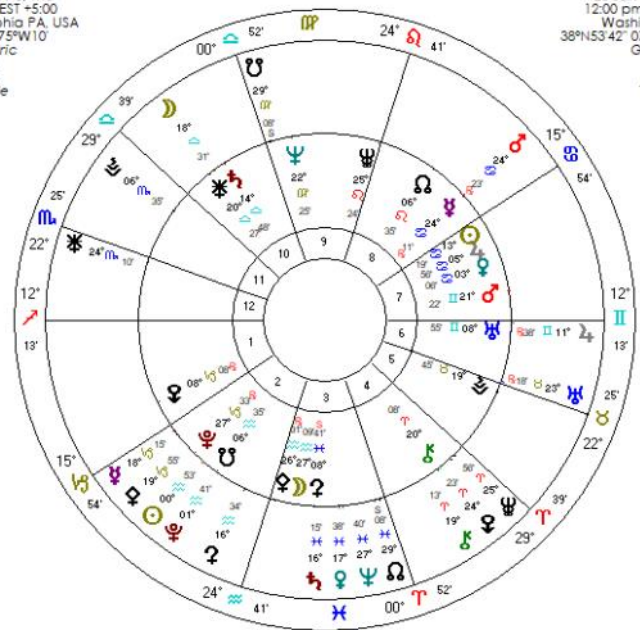

erful emotions and a push for transformation. The divisions in the US are extreme and polarising, with each state having different laws and values.

In March, Neptune will start its Aries ingress, hitting the Sibly IC where it is already undermining the constitution and social fabric.

Significantly, the American Civil War which began in 1861, started just as Neptune was crossing 0 Aries and the IC of the Sibly chart 165 years ago. Neptune in Aries will stand up for its beliefs and fight for causes, whatever they may be.

This time around, Saturn will play a role too as it too crosses into Aries and over the Sibly chart IC. This ongoing transit will play out over the coming years.