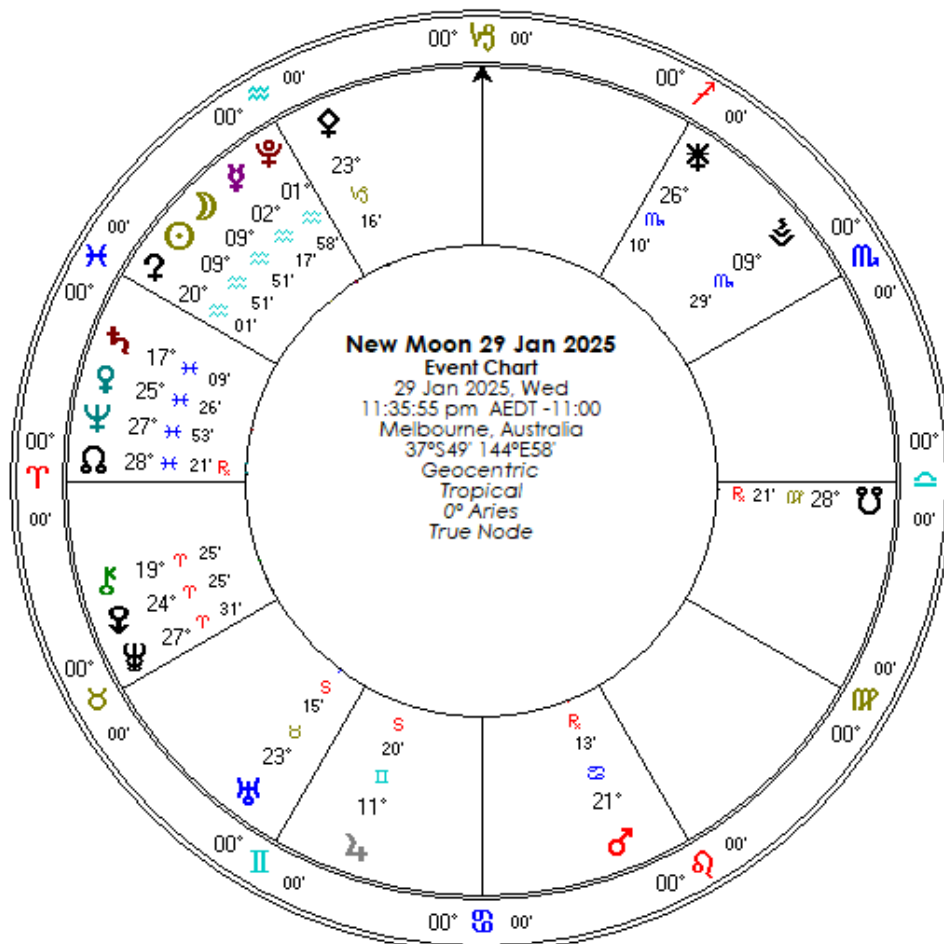

AQUARIUS NEW MOON

This New Moon introduces us to the Chinese Year of the Wood, or Green Snake. This symbol fosters personal development and transformation, making it an ideal time for self-improvement.

low suit four days later, thrusting us into a busy agenda of activity. There is a tendency to rush and take risks with these stations, so ensure that you don't go too far and jump ahead when you should tread carefully.

Pluto and Mercury sit together and rise before the New Moon, so there is a powerful agenda and passionate voices speaking out about how the future should be created. With retro Mars and Athena in opposition, this New Moon is likely to spark some heated debate.

2025 is a yin year, so the Green Snake is likely to bring a shift towards introspection and careful planning. Green snakes can be secretive, and tend to hide their emotions, so watch for negative feelings of manipulation and resentment.

Uranus stations direct on 31 January and Jupiter will fol-