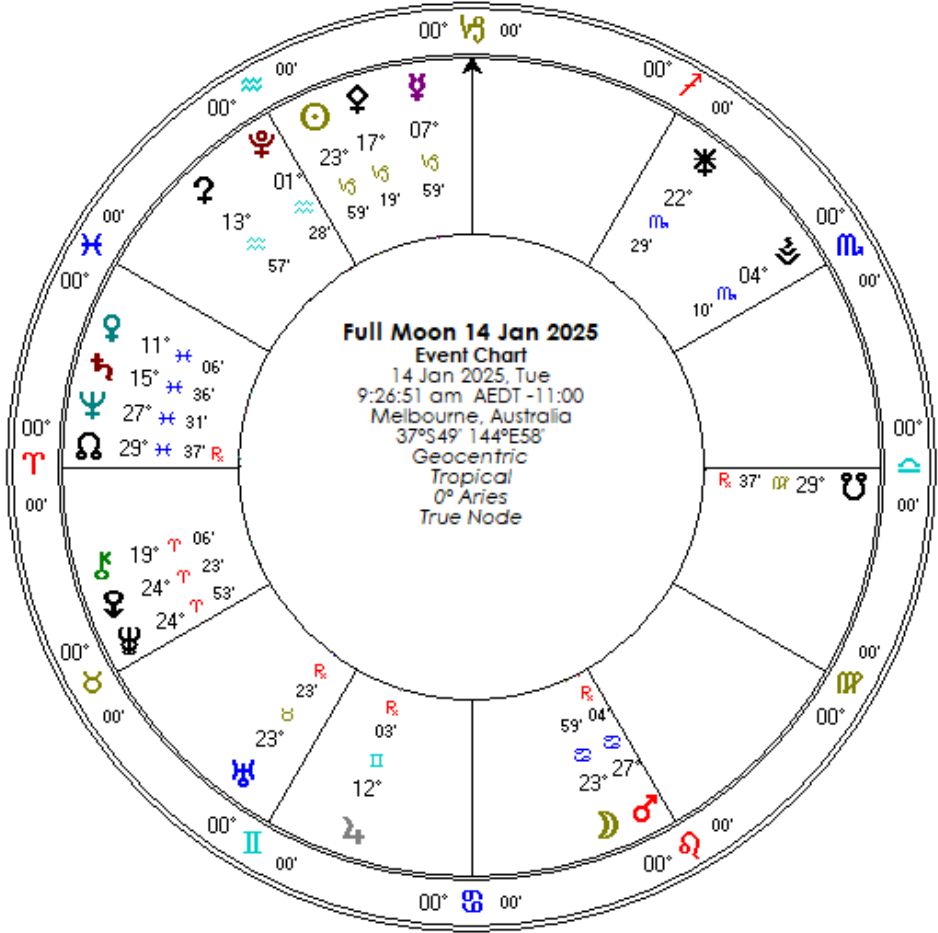

CANCER FULL MOON

Significantly, the Nodal axis has just shifted signs as we start a new year. The North Node aligns with nebulous Neptune, an aspect that will tighten throughout January. Nodal shifts deliver a subtle change in perceptions.

The South Node in Virgo asks us to trust our own assessment and analysis of events and the North Node in Pisces guides us to embrace compassion and understanding. Hopefully, this will inspire the world towards a more peaceful year ahead.

Mars continues his backward steps in Cancer, joining the Moon and draws a useful trine with Neptune. Moon-Mars can be volatile, but Neptune and the Nodes should calm things down.

In March, Neptune will shift into Aries, which is likely to shape the world and our collective experiences for the next decade and beyond.

I recently spoke about the symbols, themes and history of this cycle. If you want to take a closer look at how Neptune in Aries might shape the coming 13 years you can [get the recording here](#).