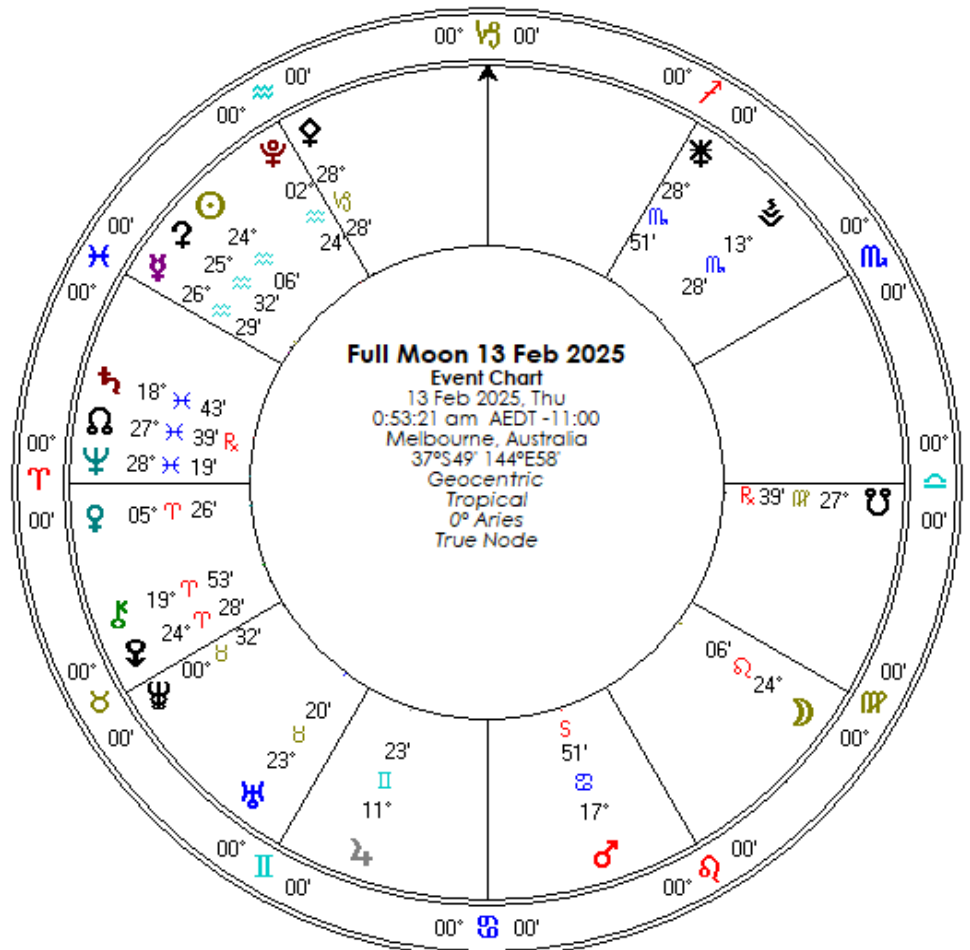

LEO FULL MOON

Ceres and Mercury join the Sun, ramping up the dialogue around climate change and the environment. This is the month of the most extreme weather on Earth. It's the hottest month in the southern hemisphere and the coldest in the north, but now we have seen the devastating winter fires in California, whipped up by intense winds.

Mars is at a virtual standstill, and will station direct at 17CN00 on the 24th, squaring Chiron. There is the potential for wounded egos at this time. Mars is also out of bounds.

provide a distraction from the pain and trauma that many are feeling.

Despite our wounds and painful events, Mars and Saturn are helpful for rebuilding. Their water trine should provide some welcome relief for those who have been impacted by recent events.

Neptune and the North Node are tightly aligned, potentially taking us further down a rabbit hole, but this can also

This Full Moon is squaring maverick Uranus, known for its extremes, increasing the tension. Juno in Scorpio is also involved, setting off a fixed grand cross escalating this intense and emotional period.