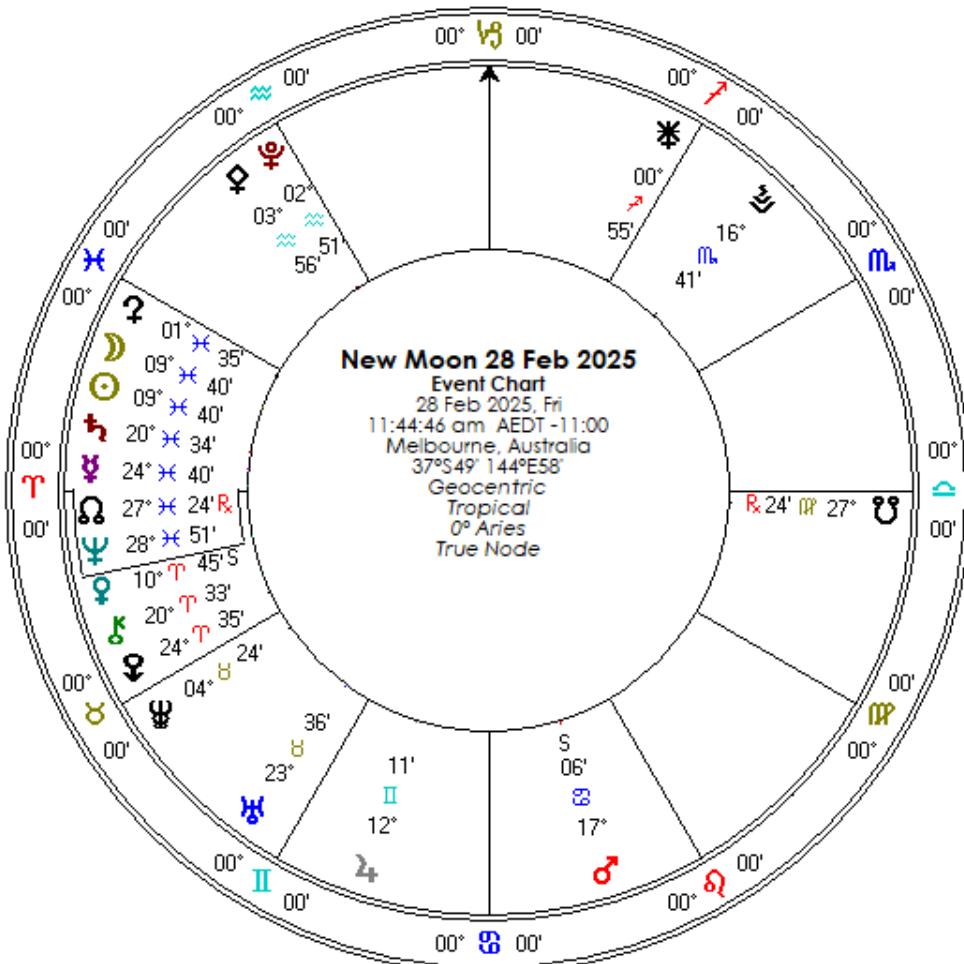

# PISCES NEW MOON

There's a long line up of planets in watery Pisces, including the North Node which continues to be tightly linked to nebulous Neptune. Meanwhile, Mercury and Saturn

are focusing on hard work and important projects, so we can make headway now on our long term goals. It's also a good time to harness the imagination and make commitments to new projects.

Mars stations direct on the 24th, just as Venus is preparing to station retrograde, which happens on March 2nd.

Venus and Mars have a special relationship and their heavenly dance often sees them experiencing turning points at the same time.

While Mars is now keen to get going with energy and enthusiasm returning, Venus starts to look within. She will instruct us to recommit to our core principles and personal values. Venus retrograde asks us to consider the value of our relationships, both personal and professional, and associated commitments.