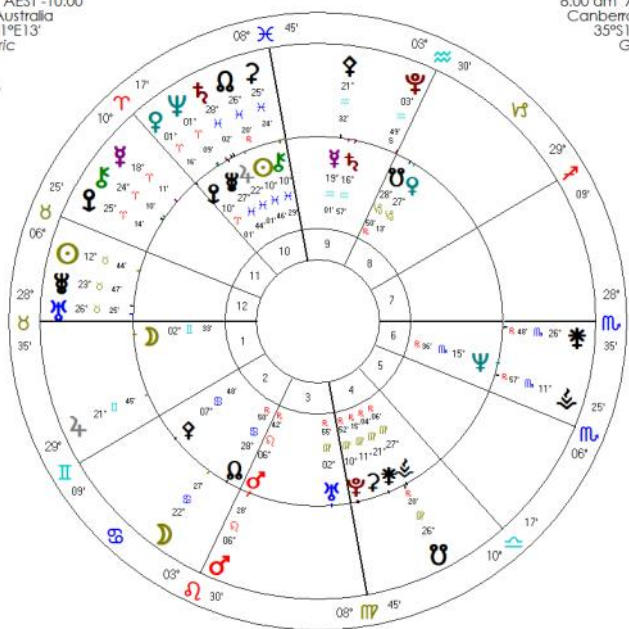

bourne legal creation chart for Australia. We'll look at the transits to Australia's chart next month.

Inner Wheel
Anthony Albanese
Male Chart
2 Mar 1963, Sat
12:00 pm AEST -10:00
Sydney, Australia
33°S52' 151°E13'
Geocentric
Tropical
Placidus
True Node

Outer Wheel
2025 Federal Election
Event Chart
3 May 2025, Sat
8:00 am AEST -10:00
Canberra, Australia
35°S17' 149°E08'
Geocentric
Tropical
Placidus
True Node