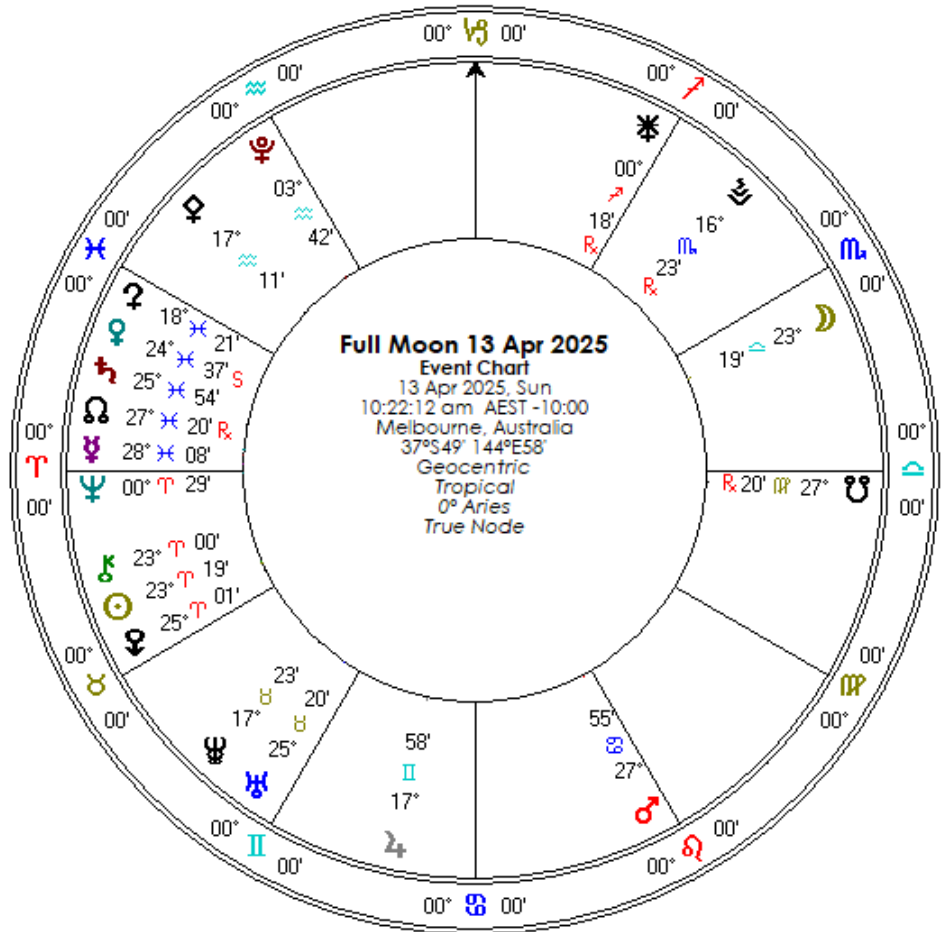

LIBRA FULL MOON

Neptune has now shifted into Aries, kicking off a new 13 year cycle. This will take a while to bed in, but already a new social ambience starting to emerge.

tion offers wide ranging opportunities for engaging with others, plus financial and investment possibilities and commitments that offer multiple benefits and rewards. These new ventures likely depend on whether we have been able to

let go of arrangements that have not been in our best interests and make room for these new opportunities. Venus retro has asked us to recommit to our personal values, and step back from anything that is not worth our while.

This is yet another significant Full Moon, this one highlights Chiron and Eris which are tightly aligned with the Sun and Moon. Chiron is especially in the frame, offering opportunities for deep-seated emotional, body and soul healing.

Meanwhile, Venus stations direct and is tightly connected to Saturn with sextile aspects to Uranus. This combina-