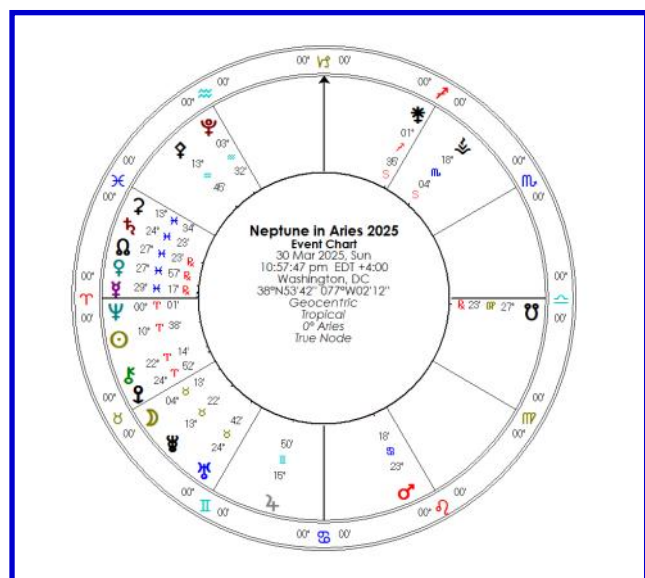

INSIGHT

THIS MONTH...

- [2025 CALENDAR](#)
- LIBRA FULL MOON
- TAURUS NEW SUPERMOON
- VENUS SD
- MERCURY SD
- AUST. FEDERAL ELECTION
- NEPTUNE IN ARIES

www.celestialinsight.com.au

mfinney@cinsight.com.au

APRIL 2025

Many people have been asking me about the implications of Neptune in Aries. Based on the symbolism and historic events, there are a few points worth noting. A couple of historic events stand out.

In 1533 when Neptune crossed into Aries, Pluto was in the early degrees of Aquarius as it is today. At that time, Mars joined Neptune at 0 Aries. This was a turbulent time in history, especially in English history. Henry VIII declared himself head (Aries) of the Church of England (Neptune) and married Anne Boleyn who was pregnant.

The last time Neptune crossed into Aries was on 14 April 1861. This was within a day of the beginning of the American Civil War. Neptune has just started its transition into Aries on 30 March. For full details [get the recording here](#).