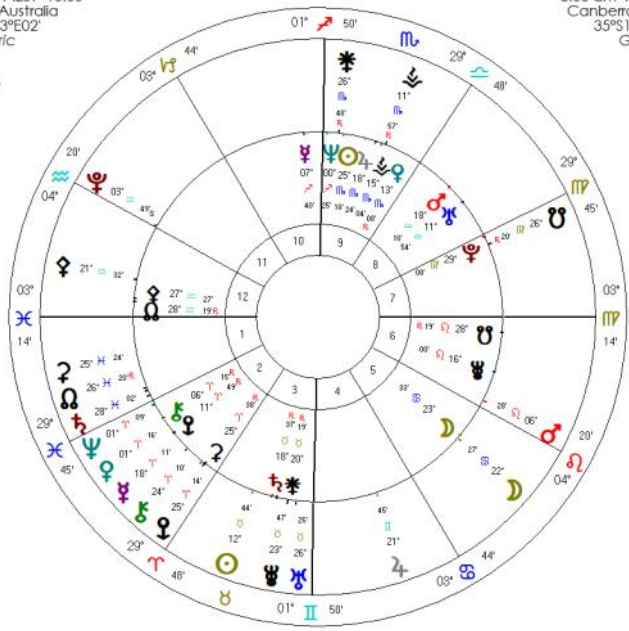

[Place an order](#)

[The Sacred Dance of](#)

[Venus and Mars](#)

~ ~ ~

[Watch interview](#)

This book details my research into the 32-year cycle of Venus and Mars.

The symbolic connection between the celestial lovers is mirrored by their interaction as metals copper (Venus) and iron (Mars). This passionate exchange creates life on this planet and has immense impact across social settings and generations.

[Place an order](#)

AUSTRALIAN FEDERAL ELECTION

The Australian federal election has just been called. On May 3 we go to the polls, but these days many people vote early. Still, the 8am election day chart is still worth examining.

There is no known birthtime for Anthony Albanese or for Peter Dutton. The top bi-wheel shows the transits to Peter Dutton's noon chart on May 3. The following transits are noteworthy.

T Saturn, T North Node, T Neptune and T Ceres are opposing Dutton's Pluto. T Uranus and Hygiea are opposing his Sun having recently crossed his Saturn and Juno. With all these transits in play, it seems highly unlikely that he will be elected. Of course, since no birth times are known, we can't rule out transits to the Moon or the angles. The main transit Albanese is having is a Mars return which is a good energetic transit to have in a busy election campaign. No obvious outer planet transits are in the frame. Compared to the numerous difficult transits to Dutton's chart, looking at these two noon charts, a Labor victory seems more likely. Regular readers of IN-sight will be aware that I prefer to use the Mel-

Inner Wheel
Peter Dutton
 Male Chart
 18 Nov 1970, Wed
 12:00 pm AEST -10:00
 Brisbane, Australia
 27°S28' 153°E02'
 Geocentric
 Tropical
 Placidus
 True Node

Outer Wheel
2025 Federal Election
 Event Chart
 3 May 2025, Sat
 8:00 am AEST -10:00
 Canberra, Australia
 35°S17' 149°E08'
 Geocentric
 Tropical
 Placidus
 True Node