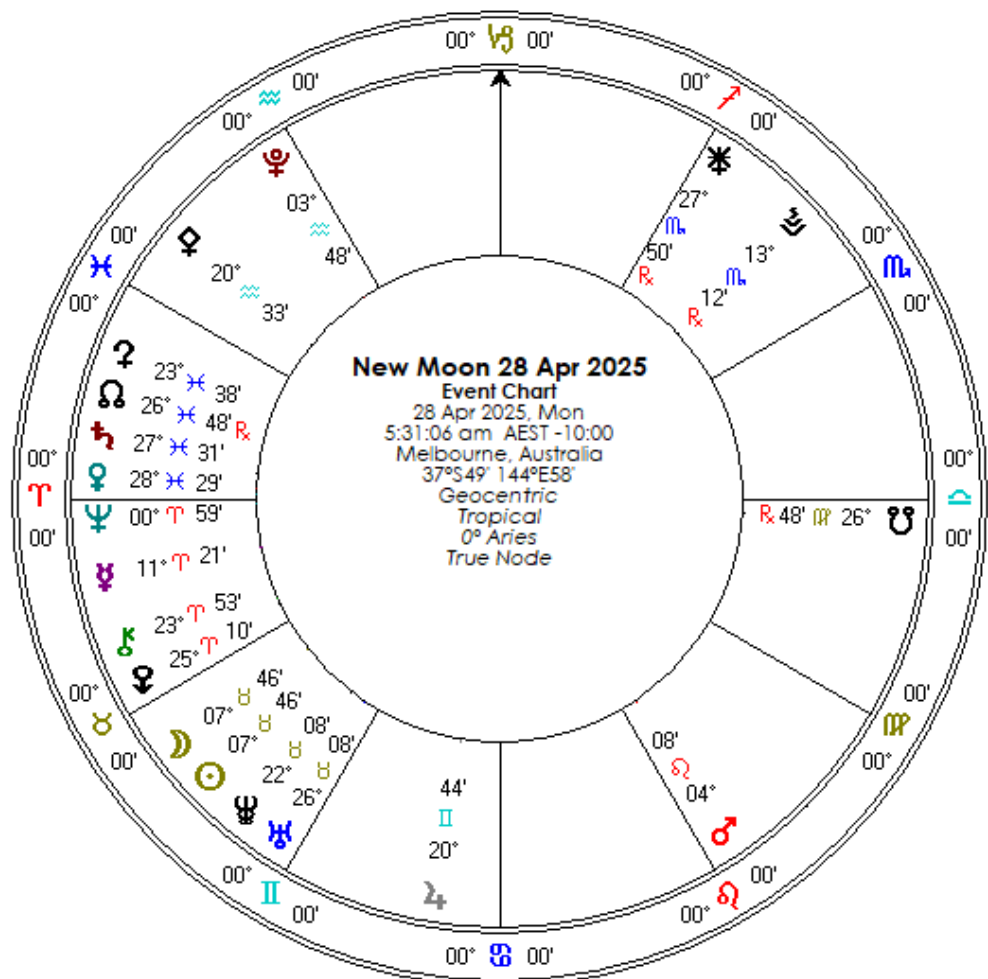

TAURUS NEW SUPERMOON

Earlier this year Mars opposed Pluto and this aspect is back in the frame at this New Moon.

This is a Supermoon, and it's squaring Mars and Pluto. The good news is that these are waning aspects, so any angst will probably not have the impact it did a few months back. Still it's best to avoid any direct confrontation or dangerous situations.

Venus will have something positive to contribute to this New Moon. She is still close to Saturn and continues to pro-

duce a happy sextile to Uranus, promoting creativity and progress towards our goals. The North Node is also involved in this pattern now, as is Ceres, facilitating multiple avenues we can use to our advantage.

Juno in Scorpio is offering assistance, helping to forge new relationships and connections. This is a wonderful New Moon for focusing on creative projects and breaking through barriers.