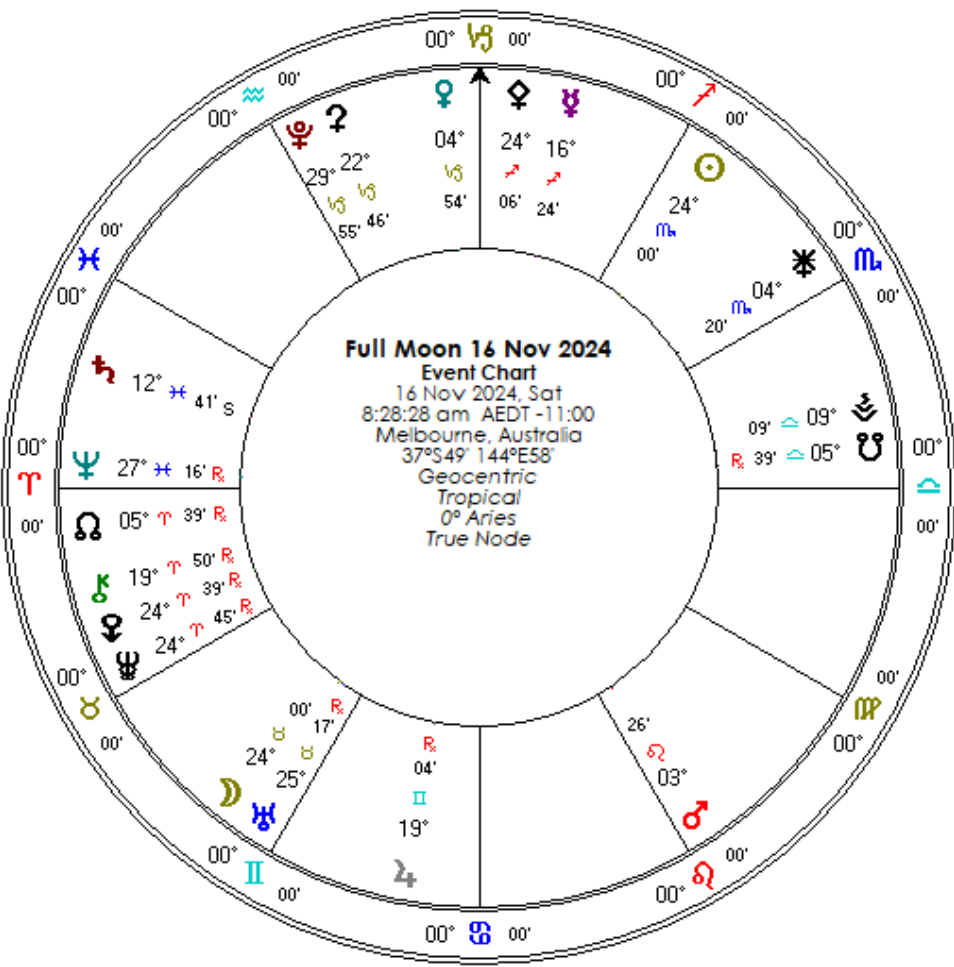

Saturn stations direct within hours of this Full Moon, asking us to be responsible humans and act with integrity.

At the same time, radical Uranus joins the Moon so

there is a desire to rebel against authority. Fortunately, there is a tight quintile aspect in play between Uranus-Moon and Saturn, offering creative solutions to this potential dilemma.

Mercury and Jupiter are in opposition and also in mutual

reception, which calls for a shift in perspective. Those who are focused on their personal world and those who look at the big picture, can potentially set up a productive dialogue. This aspect can lead to catch-22 situations, but it does provide a pathway to look at things from another's perspective if we keep an open mind.

Four days after this Full Moon, Pluto will cross fully into Aquarius, signalling our transition into the future where we will be facing vast social changes and progressive technology over the coming 20+ years.