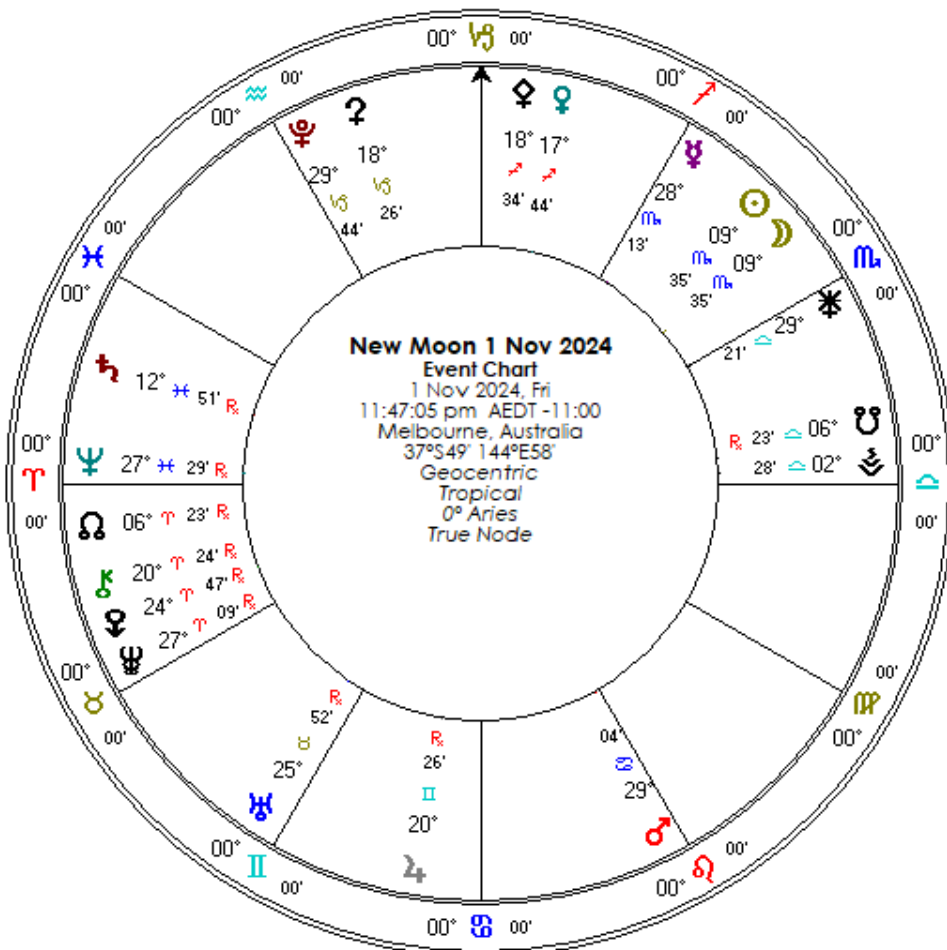

SCORPIO NEW MOON

Wow. This New Moon is incredible! Scorpio's two ruling planets, Mars and Pluto, are in a tight opposition! They are also located at the pivotal 29 degree mark.

This is a potentially explo-

sive aspect, where tensions are escalating. Clearly in the world right now we don't want any more violence or tension, but looking at this powerful alignment I think we should make an effort to keep cool, calm and collected. The US election is just days away, so hopefully

there will be no outbreaks of violence there.

Loyalties are on the line with Juno squaring both Mars and Pluto. Relationships are important to Juno, but she can be vindictive if she is betrayed.

Mercury and Uranus are in opposition offering us a wider perspective. So some positive vibrations are on offer with Venus and Jupiter providing a dose of happiness and fun, and a rather indulgent atmosphere as we head towards year end. While we might have strong views and opinions, we also have an opportunity to be generous and loving.