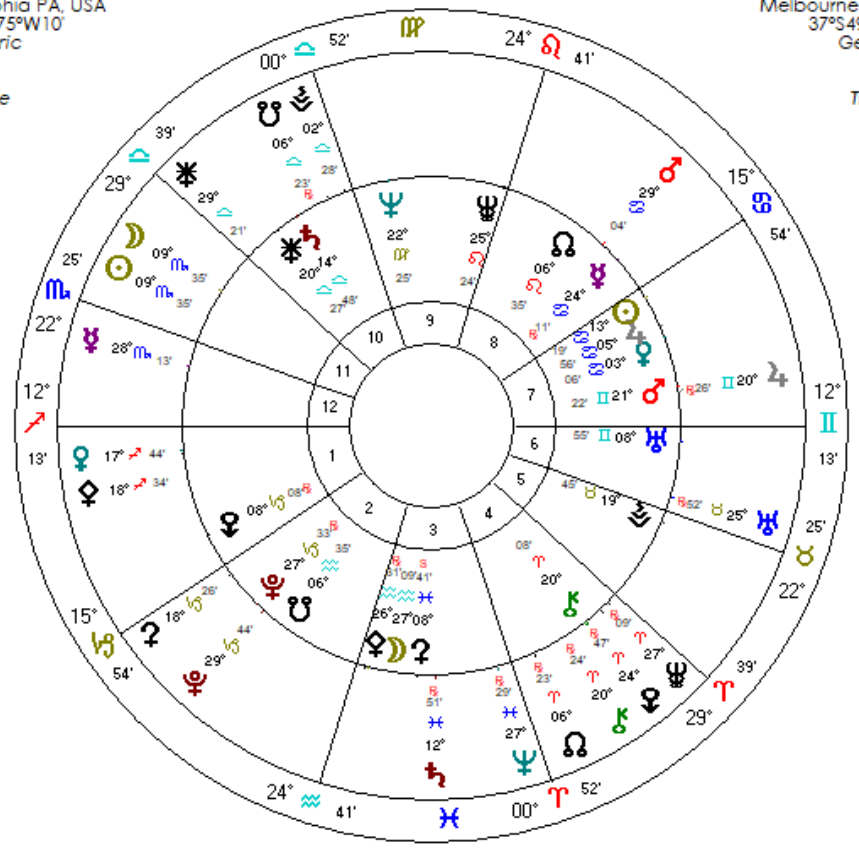

How will the vote turnout? The people are generally said to be represented by the Moon in national charts. The US Moon is in Aquarius, and it's squared by transiting Mercury and by transiting Uranus reflecting the polarising political views of left and right. These squares are in fixed signs, suggesting that opinions will be difficult to

shift, yet the tension in this T-square is reaching a peak.

My hope is that we will have a result favouring Kamala Harris and with millions of Americans voting early, maybe the result will not be as close as the pollsters are predicting. Whatever the result, there's a lot of healing work ahead.