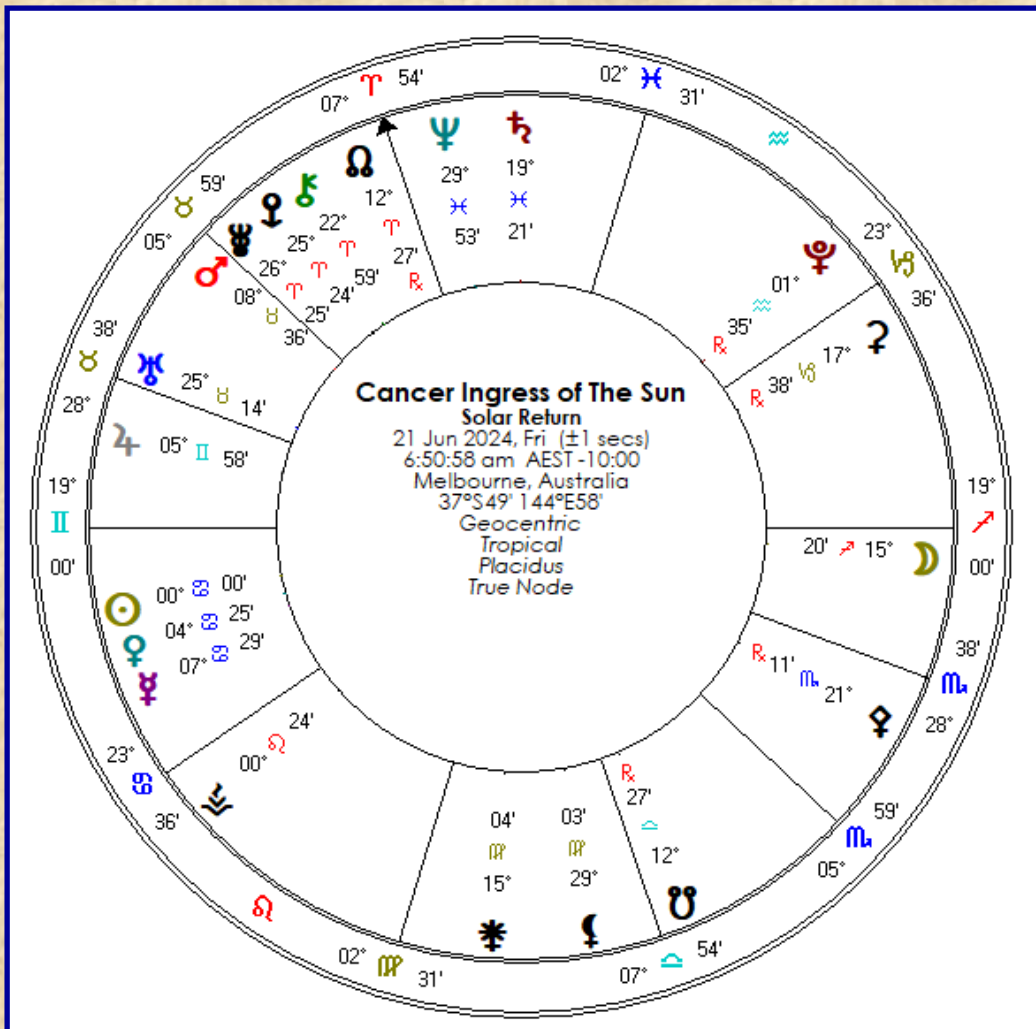

SOLSTICE

This solstice takes place just before the Full Moon and foreshadows a process of adjustment that could take some time to work through.

Pluto and Vesta are in opposition. This is a passionate and focused aspect which provides intense energy for honing in on specific issues or interests. But the semi-sextile/quincunx aspects they make to the Sun suggest a feeling of annoyance at having to manage a number of irritating distractions. Meanwhile, the Sun and Neptune are in a tight square. All this points towards a rather confusing and uncertain period ahead.

There is a helpful sextile from Mercury and Venus to Mars, which will pave the way for getting a lot of work done in this quarter, despite any distractions or confusion. So try to manage events with diplomacy while you knuckle down on what is most vital.

Chiron, Hygiea and Eris remain in close contact, so now is a good time to address any underlying health concerns.