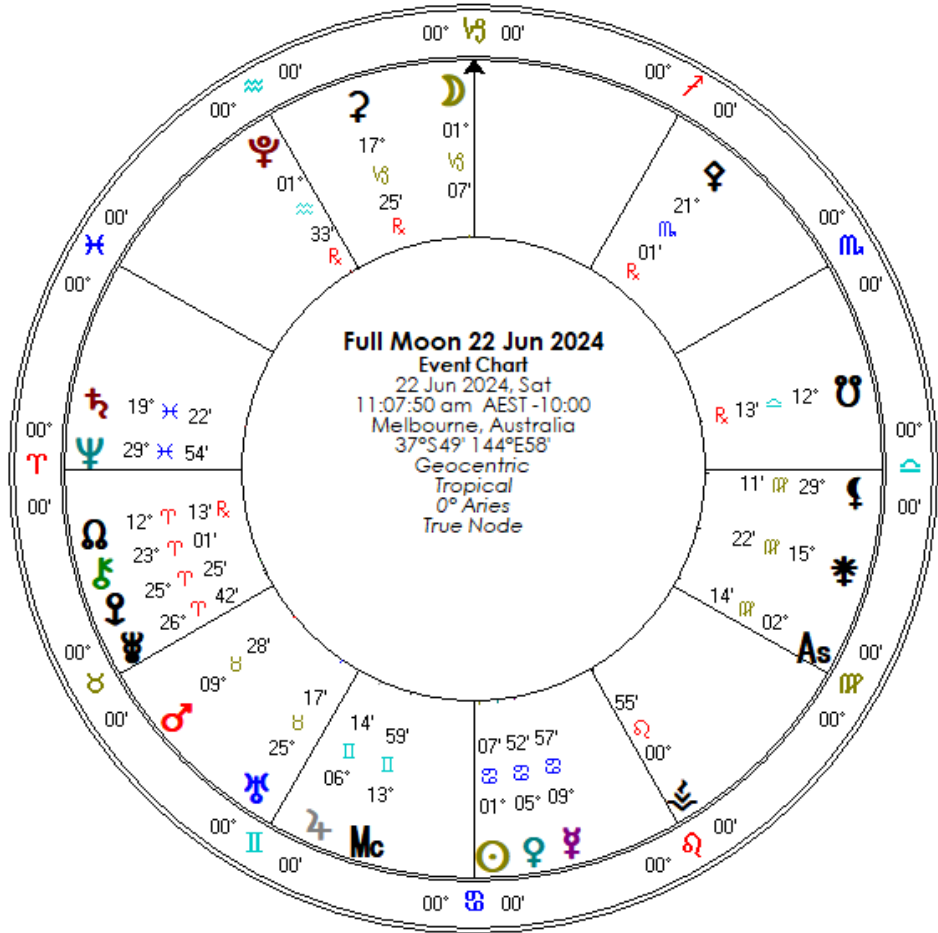

CAPRICORN FULL MOON

This Full Moon happens just after the June solstice, so we see many of the same aspects in play.

Nebulous Neptune is involved here, and it will be a key feature at every solstice and equinox

for at least the next 18 months while it's slowly drifting into Aries. This means that the Neptune archetype will be a focal point in world affairs for quite a while. Neptune's influence is often misleading, so there is a lot of uncertainty and potential for confusion.

On the plus side, Neptune provides the capacity to visualise creative solutions.

This Full Moon sets up a quincunx and semi-sextile arrangement with Pluto and Vesta.

Vesta and Pluto are both associated with passion and focused intensity, but the quincunx delivers a shapeshifting energy to this Full Moon. This creates a somewhat tricky situation, where

we could find it difficult to follow our passions and commitments. Unforeseen obstacles or dilemmas might force us to make adjustments and compromises. Quincunxes and semi-sextiles often force us to manage distractions that we would rather not have to face.