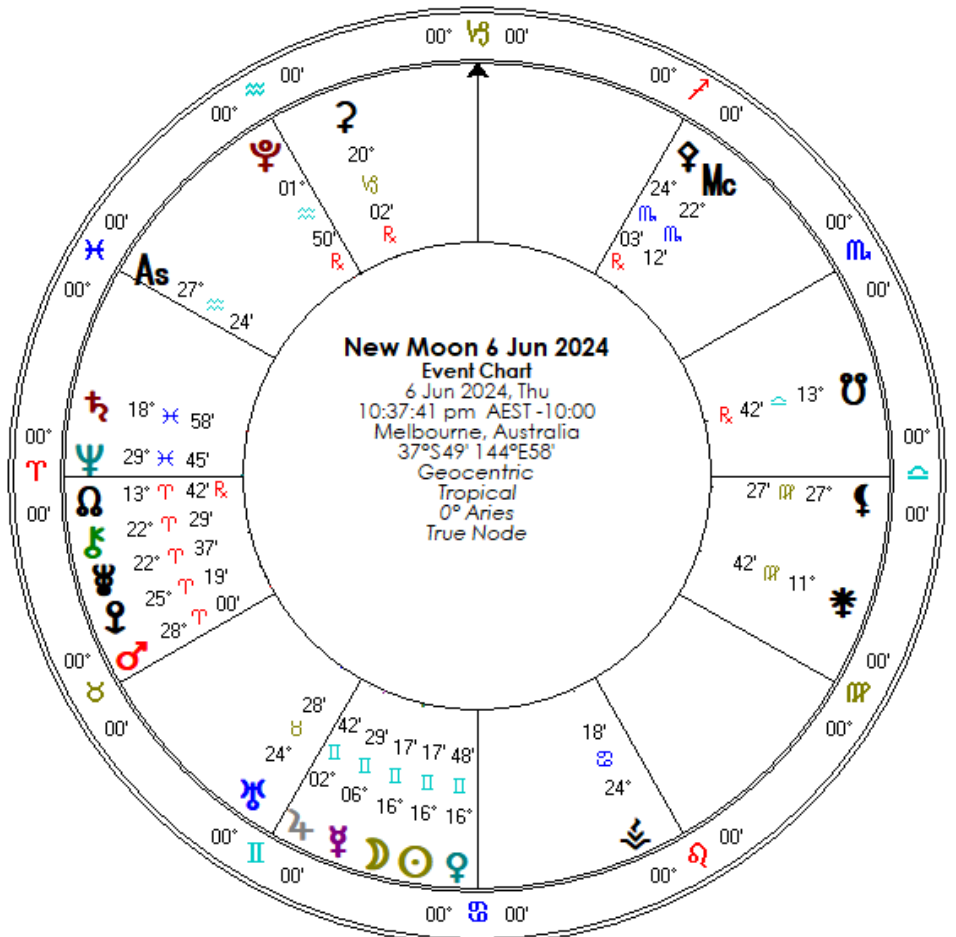

INSIGHT

JUNE 2024

THIS MONTH...

- [2024 CALENDAR](#)
- GEMINI NEW MOON
- CAPRICORN FULL MOON
- SOLSTICE
- NEW WEBSITE SOON
- 2025 Calendar price rise

Communication takes on extra significance in the first week of June.

Venus reaches superior conjunction on the 5th, and is directly behind the Sun, remaining there for the New Moon on the 6th. This alignment of Venus, Sun, Moon and Earth highlights the social connections associated with Gemini, making new contacts possible and has the potential to foster significant relationships.

www.celestialinsight.com.au

mfinney@cinsight.com.au

II

GEMINI NEW MOON

Venus reaches superior conjunction at this Gemini New Moon. Not only that, but Venus is exactly aligned behind the Sun.

With the Sun, Moon and Venus squaring Saturn in Pisces, there are likely some boundary issues to work through. There could also be some worries and fears to manage.

You might recall some years ago we had a transit of Venus when Venus was at inferior conjunction and crossed the face of the solar disc...well this is a similar alignment, only Venus is on the other side of the Sun to Earth, at superior conjunction. The fact that this coincides with a New Moon, makes it extra special. It symbolises commitment to the most valued aspects of our lives.