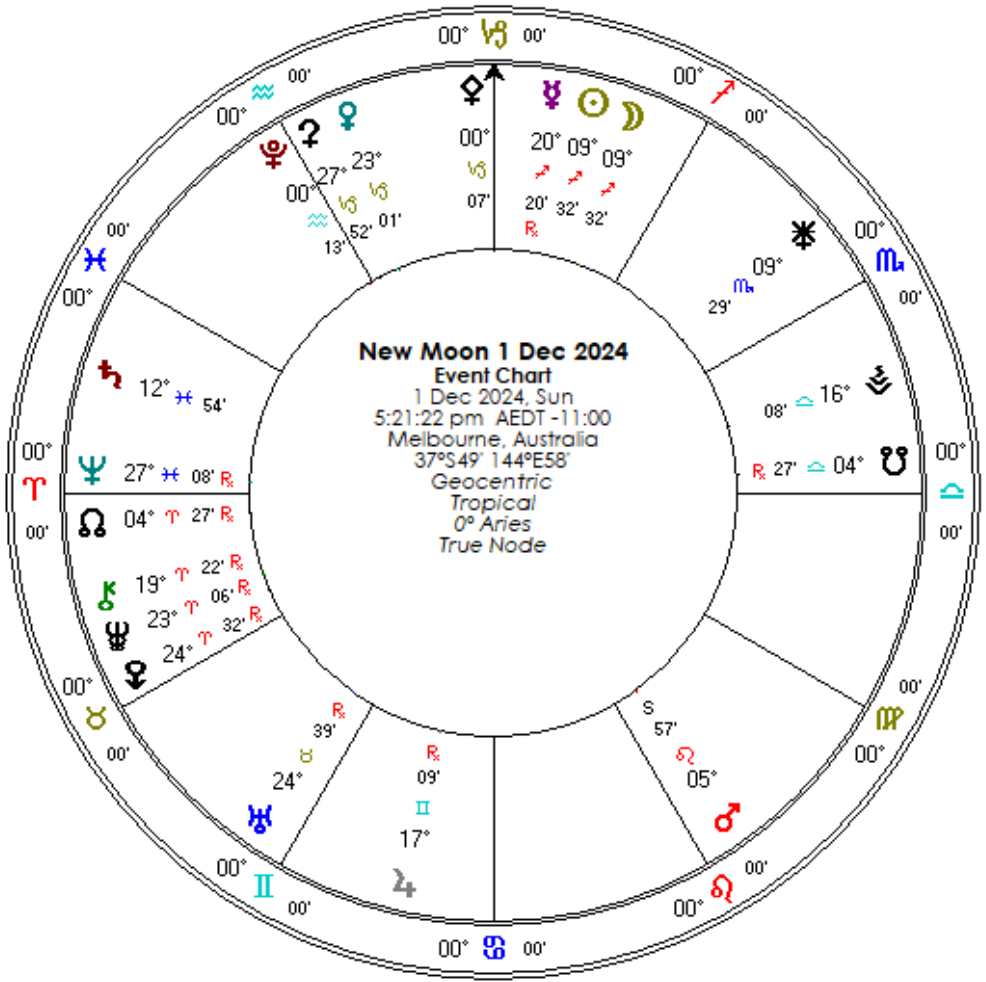

SAGITTARIUS NEW MOON

This is the first of two New Moons this month.

Sagittarius is where the fire element and mutable quality meet. It's an outgoing, exuberant sign, ruled by giant Jupiter.

to either be detail focused, or have a broader perspective. This celestial arrangement can be polarising, but it can also foster understanding. Though we may not change our opinions, we can listen and learn.

still now, with its exact station happening a few days after this New Moon. Mars and Pluto are still within orb of opposition, and this aspect will continue into the new year, so try to keep calm and avoid any conflicts or heated debates that could escalate.

Mars is at a virtual stand-

Jupiter is close to the Earth now, moving retrograde in Gemini, the opposite sign to Sagittarius, and Mercury, Gemini's ruling planet, is also retrograde and in Sagittarius. With these two in one another's sign, in opposition and both retrograde, communication is a key feature now.

This is an opportunity to learn. People have a tendency