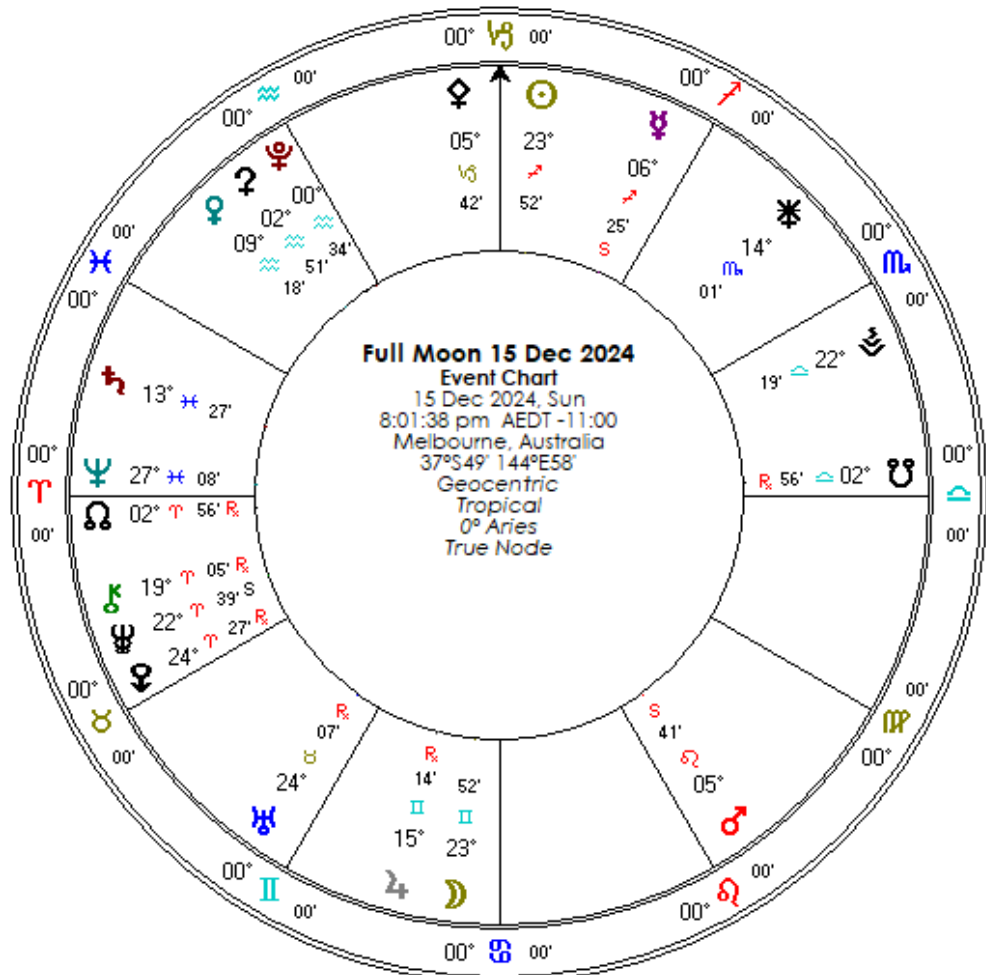

Stationary Mercury and stationary Mars are in a trine, allowing us to focus on what needs to be done.

The Nodal Axis is about to shift signs, tracking back into Pisces, where it will soon join nebulous Neptune. This foreshadows some strange and magical events, odd connections and synchronicities.

Last week we also saw a Venus-Mars opposition, and it's still within orb. This aspect invites passionate exchanges, both physical and emotional. Mars is still at a virtual standstill and is opposing the location where he united with Venus back in February, so we might have to revisit past relationship events or issues, or have an opportunity to reconnect with people from the past.