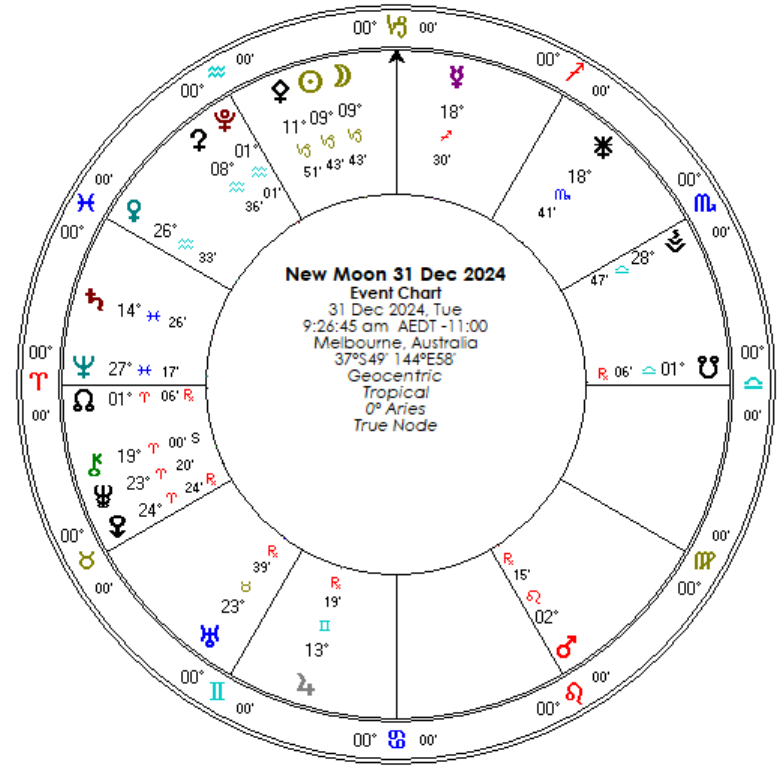

SOLSTICE & CAPRICORN NEW MOON

Once again the Earth and Sun are in alignment as a new season is ushered in. At this solstice, the Sun is squaring the nodal axis, suggesting a significant turning point is underway. The Sun is also squaring Neptune. In fact, Neptune will be making a hard aspect to every solstice and equinox throughout 2025 and into 2026. This suggests more issues concerning water are likely over the coming year. Extreme weather events are becoming commonplace, and we can expect more to come as climate change continues to impact planet Earth and its inhabitants.

Neptune will soon shift into Aries, which is likely to shape the world and our collective experiences for the next decade and beyond. I recently spoke about the symbols, themes and history of this ingress. If you want to take a closer look at how Neptune in Aries might shape the coming 13 years you can [get the recording here](#).

2024 concludes with another New Moon, this one is on New Year's Eve. Jupiter is squaring Saturn, with more hits to follow in January. Jupiter-Saturn squares are sometimes tricky and this is a mutable square, so we might feel like we are taking two steps back before we can move forward. Confidence (Jupiter) needs to be balanced with caution (Saturn) which could be challenging. A range of adjustments and detailed negotiations are indicated. Mars is still retro and opposing Pluto, which is set to continue into 2025, sadly suggesting the potential for ongoing global conflict.