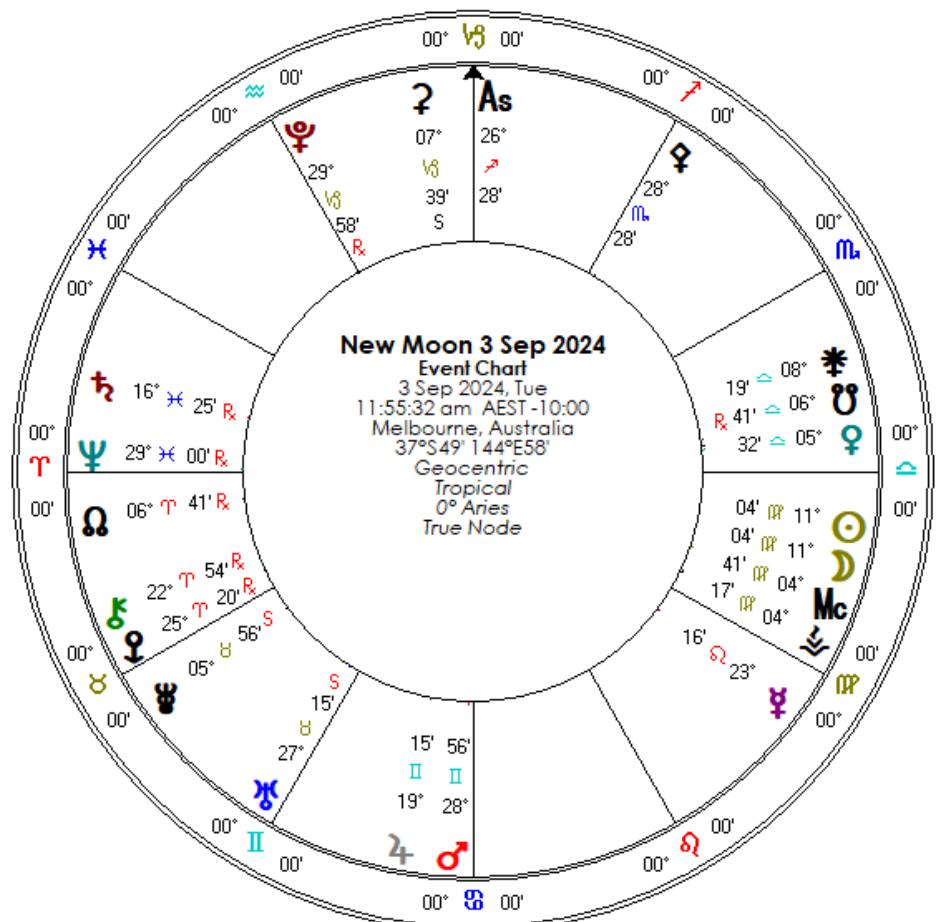

The sign of Libra is all about balance and equality, symbolised by the scales of justice. Day and night hours are in equal balance and depending on which hemisphere you live, these hours of light and dark will increase or decrease as we head towards the December solstice.

Before the Sun arrives at 0 degrees Libra, it travels through Virgo, a sign that symbolises the time of the harvest in the northern hemisphere. This is the time of the flowering of spring in the southern realm. Virgo has a strong symbolic connection with the Earth and its flora and fauna and being a mutable sign, it's a time of seasonal change.

It's time to order your **2025 calendar**. **Contact me** if you want to place a bulk order as a special discount applies.

VIRGO NEW MOON

This Virgo New Moon delivers a couple of notable stations.

Ceres stations direct a few days before this New Moon, highlighting environmental matters and coinciding with weather extremes which are often seen at this time of the year.

Virgo is the most efficient sign of the zodiac, and it does not like to waste anything, including time.

The South Node and Venus are close to Juno, so longstanding personal relationships are in focus. The South Node represents innate talents and skills that are second nature, so in Libra and with Juno involved, it's telling us to be loyal and honour those who are closest to our heart and values.