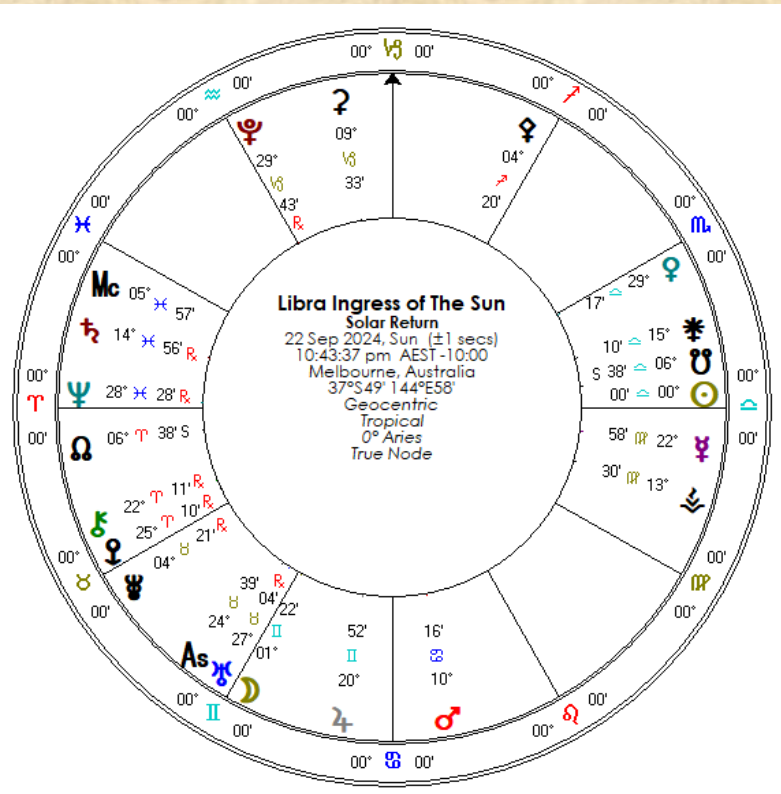

EQUINOX

Equinox and solstice charts reveal the symbols and energy in play across the season ahead. The alignment of the Sun and Earth at these key moments tells us something about the three months ahead.

Libra is all about balance and equality so this equinox describes how we can work towards creating fairness and justice. A key focus of Libra is relationships, and how to achieve fairness and equality between people, and across society as a whole.

This time around, Neptune is making its presence felt, as it will do at coming equinoxes and solstices for at least 18 months.

We all know how mysterious and confusing Neptune can be. It's often difficult to make sense of Neptune's strange agenda. Help is offered by the Moon which is in an insightful trine with the Sun and a harmonious sextile with Neptune. The Moon attunes us to feelings, and in air sign Gemini, helps us make sense of our feelings and communicate them effectively.

The South Node in Libra, close to the Sun, tells us that eclipse season is upon us. Eclipses always provide an opportunity for a fresh perspective.

The Zodiac Organiser

~ ~ ~

Keep all your ideas, plans, dreams and doodles together in this easy to use Zodiac Organiser.