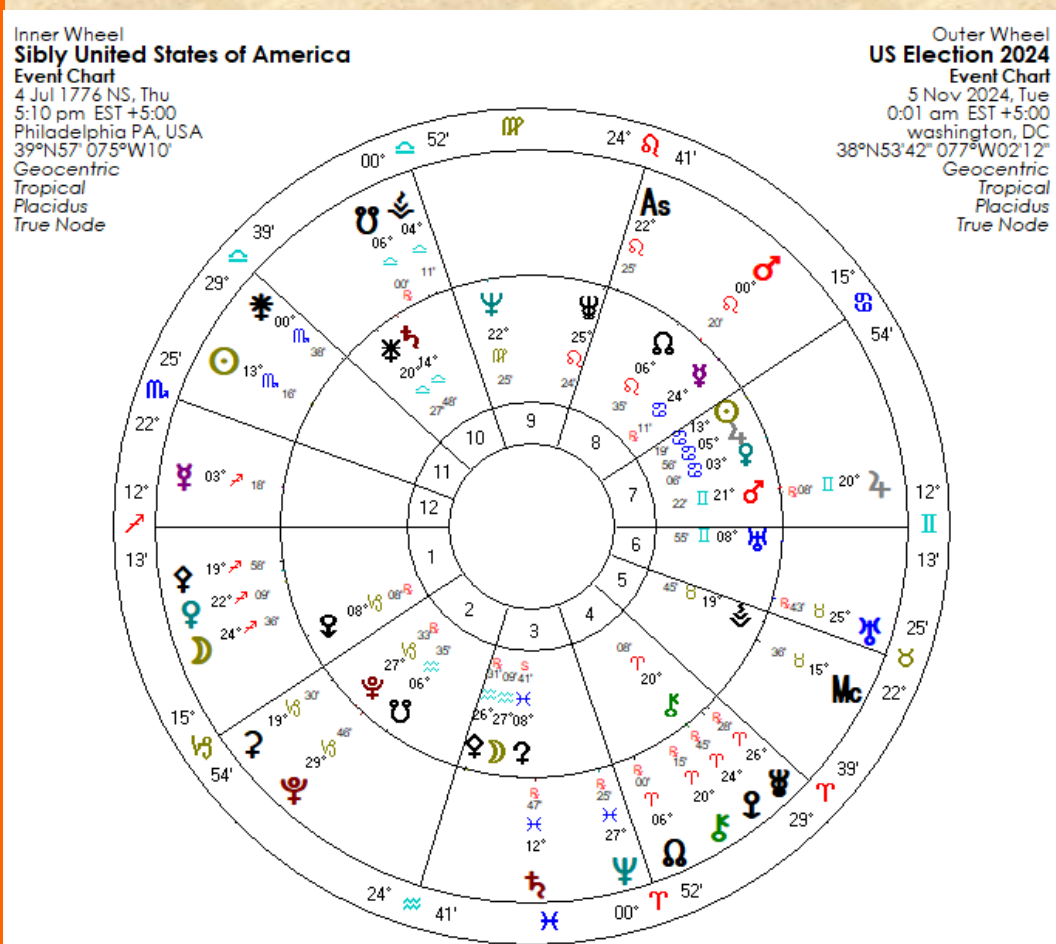

US ELECTION SIBLY CHART

Last month we looked at the charts for Kamala Harris and Trump. Now we turn our attention to the Sibly chart for the US. This is the most often used chart for US Independence.

ter itself is a powerful focus in the chart of the US as it rules the Ascendant and it's close to the Sun and Venus. Jupiter is a freedom loving planet. In hitting Mars on election day, it suggests that motif will be in the minds of the voting public.

that Chiron symbolises both wounding and also healing, so this too will be a key focus in the minds of voters.

There is a Mars-Pluto opposition on election day, highlighting the political divisions in play and the combative nature of events. But there is also a Moon-Venus conjunction which opposes the US Mars. The Venus-Mars opposition is a passionate aspect which possesses a huge amount of energy and magnetism. The Moon starts the day close to Venus, and will oppose Venus and Jupiter over the course of the voting process. There are many time zones across the US,

One of the key transits is the US Chiron Return. This is exact on election day. We know

There are other notable transits, but these few reveal there is a painful, passionate and intense energy around the election process, very much in keeping with the divisions evident across the US.

Next month we'll look at the impact of the October eclipse on the US Sibly chart, but whatever happens, it seems like the wild ride is ongoing.

On election day, (I have used 0.01am Washington DC) transiting Jupiter is crossing Mars. Jupi-