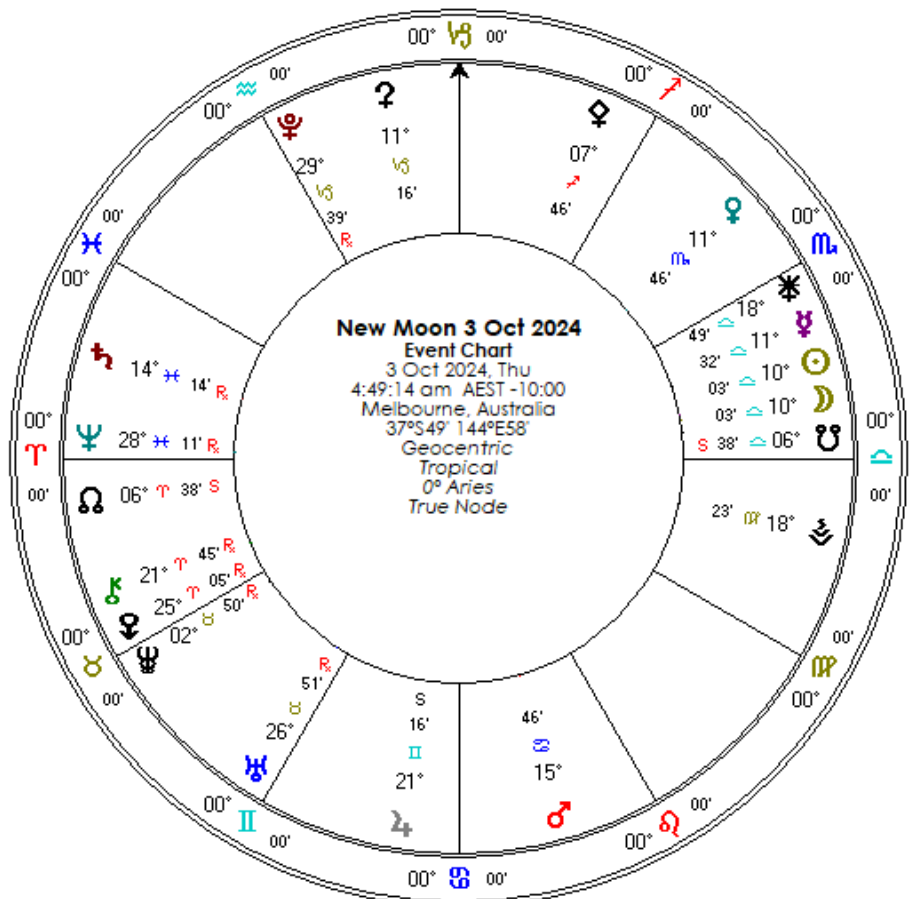

Michele Finey with “Neptune in Aries”.

Explore the symbols and images linked to Neptune in Aries and examine notable historic events to see what this mysterious cycle can tell us about the coming decade and beyond - on Saturday 16 November 2024: in-person and via Zoom.

move ahead they are required.

New pathways forward are suggested when Jupiter stations retrograde six days after this eclipse. Jupiter stations often boost confidence and the desire to take risks. This eclipse is a good time to assess options and to consider a new approach. Make a plan and choose wisely.

The chart for this eclipse sees the Sun and Moon squaring Ceres, so environmental challenges are suggested.

Sun and Moon are also squaring Mars, which in itself can be a frustrating aspect.

With the nodal axis, these squares create a cardinal grand cross, which is a tense aspect. Cardinal signs like to push ahead with plans and projects, however these signs have a tendency to over-commit so tasks can become burdensome. Decisions can be difficult with competing priorities, but to