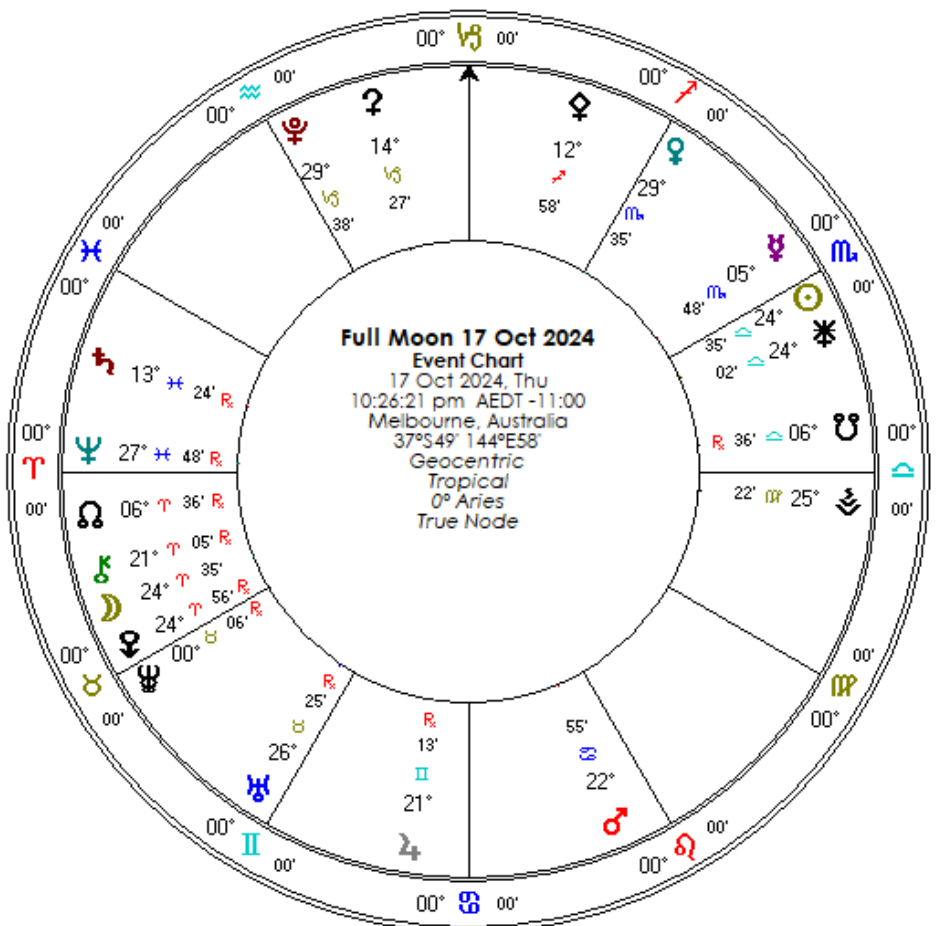

ARIES FULL MOON

Yet again we have a cardinal grand cross which can present us with some difficult decisions. If no decisions were made two weeks ago, there is now additional pressure. Cardinal signs are self-starters and good at making commitments and initiating projects, but it's not possible to be in several places at the one time. While we might want to press ahead with our plans, doing too much can lead to stress and burn-out.

This Aries Full Moon is a Supermoon and it closely joins mischief maker Eris and wounded-healer Chiron.

Meanwhile, Juno aligns with the Sun and all these planets have a square aspect with Mars in Cancer and with Pluto, which can provide healing.

There are a host of powerful aspects in play at this Supermoon, including Venus which is opposing Uranus fore-

shadowing some relationship curve balls and tricky value judgements.

Pluto recently stationed direct, so it might be time to let go of something that is causing us stress and try a new pathway towards harmony and health.