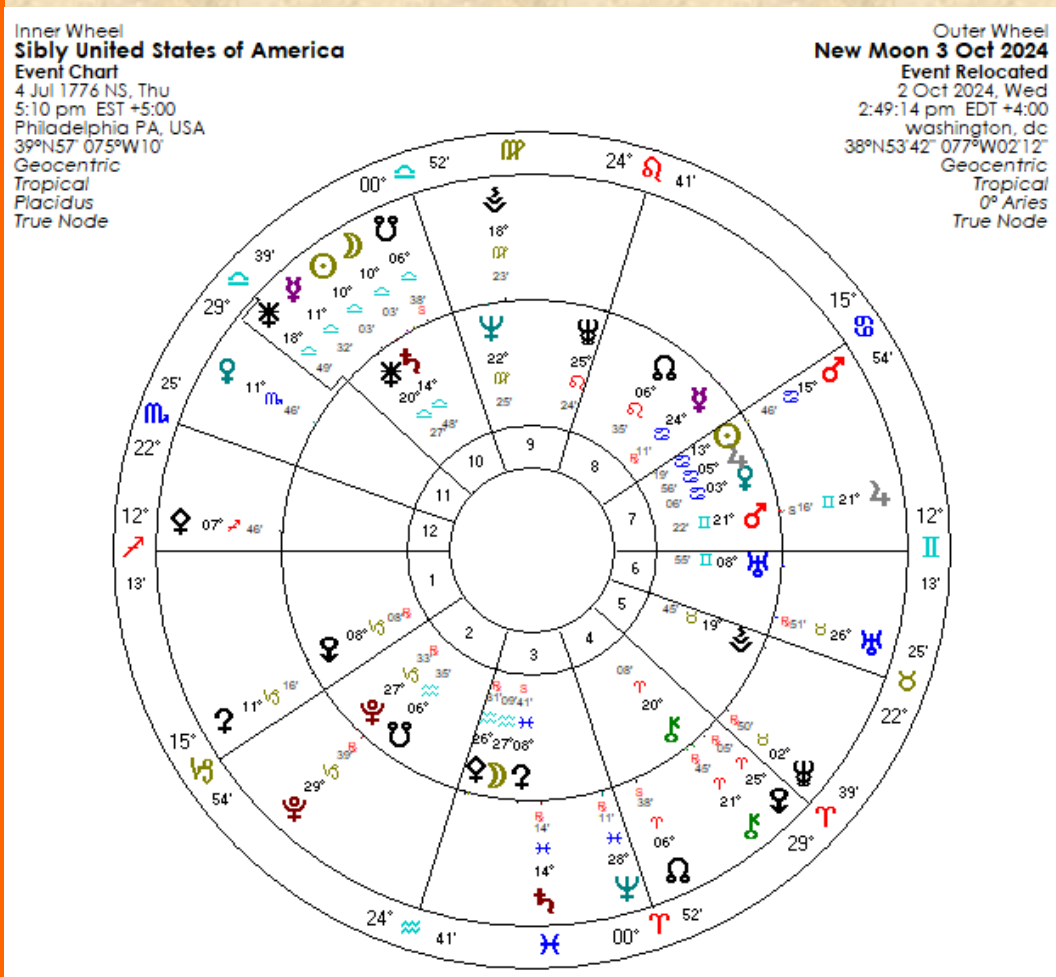

US ELECTION SIBLY CHART

This month we look at the impact of the October eclipse on the US Sibily chart.

Transiting Uranus is squaring the US Moon, and it has been here for quite some time with more exact hits to come. The Moon in a na-

tional chart represents the people, so the wild ride we have witnessed in US politics looks set to continue, with extreme divisions between left and right and the opinions of the voting public.

Transiting Jupiter is crossing Mars, and is at a virtual standstill, energising the political

campaign with only one month until the election. Transiting Mars is likewise ramping up the verve as it conjoins the Sun.

Apart from still undergoing the effects of its recent Pluto return, the US is also experiencing a Chiron return, so themes around wounding and healing are very much in focus.

Meanwhile, Donald Trump has pleaded not guilty (Americans say pled) to a host of new charges concerning his attempts to overturn the 2020 election. His other legal battles and sentencing have been postponed until after the coming election.

Libra is associated with the law and justice, so we may hear more about his legal battles around the time of this eclipse.

The recent debate was held on 11 September. This was the first time that Trump and Harris had met.

It won't be long now until the election. Trump has stated recently if he loses he will not stand for President again.