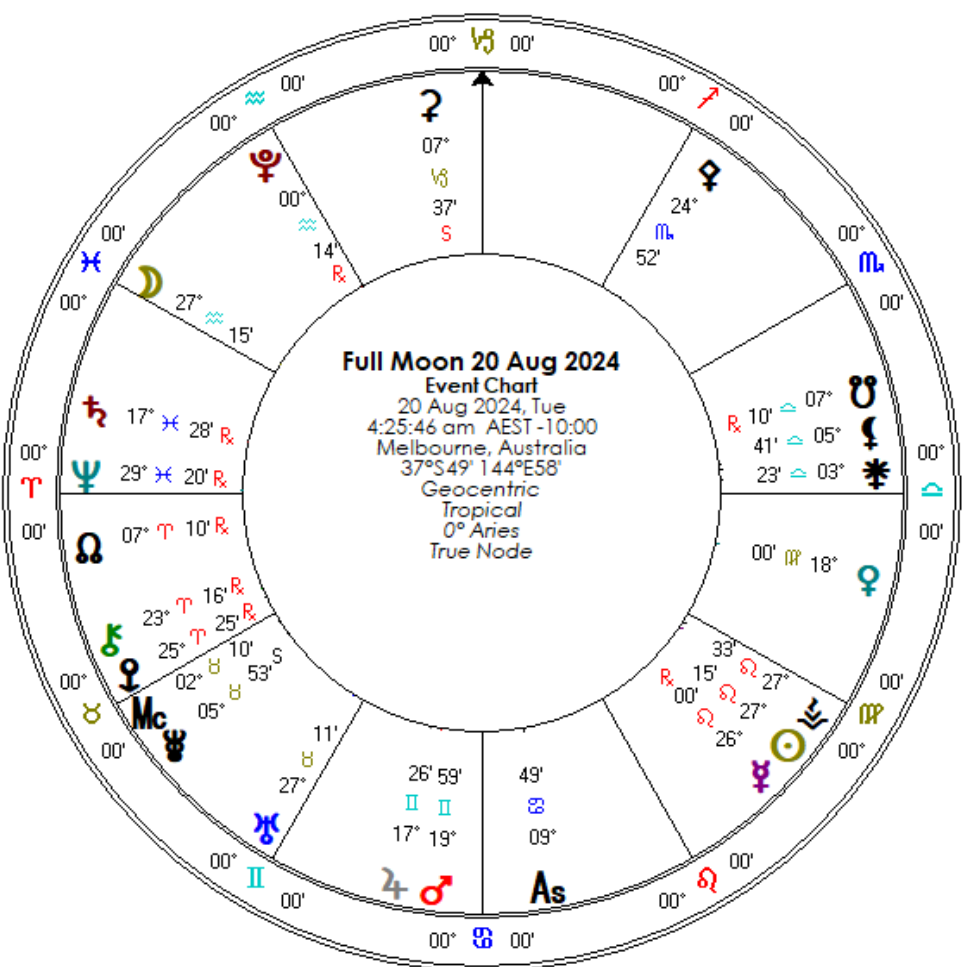

AQUARIUS FULL MOON

Uranus is the modern ruling planet of Aquarius, and at this Full Moon the maverick planet is tightly squaring the Sun and Moon. Asteroid Pallas Athena in Taurus completes a fixed grand cross, suggesting a state of tension

and the potential for the sudden release of intense energy.

Adding to the power of this lunation, Mercury reaches inferior conjunction, plus Vesta is also tightly conjunct the Sun and involved in this fixed grand cross.

There is a lot of push-pull in this chart, and the Moon is close to perigee, although not classified as a Supermoon, it will appear larger than normal.

All this suggests we are in for a highly volatile and intense Full Moon. A lot of things could suddenly change.