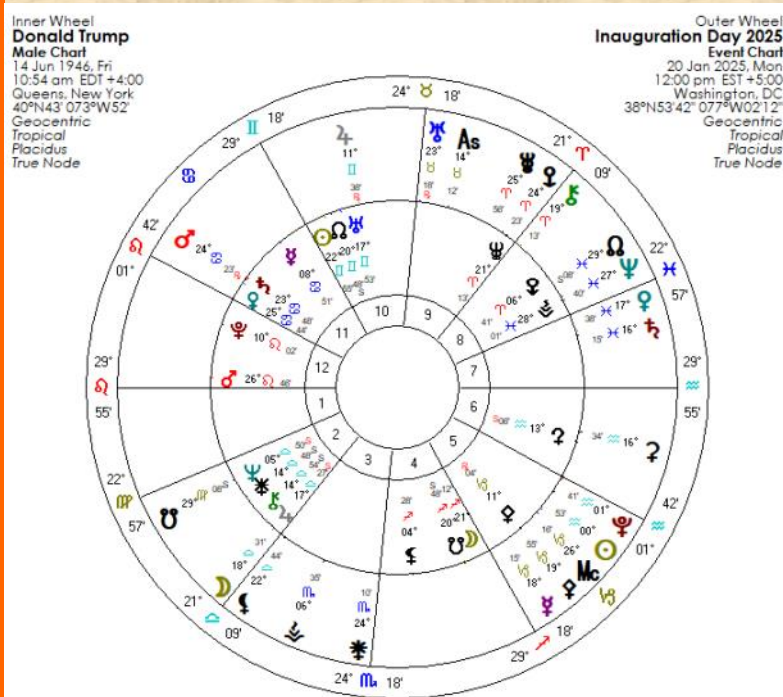

US ELECTION

The turmoil in US politics continues. The recent decision to grant immunity to Donald Trump is another example of the broken system in the US. He has also had his document case thrown out, having also survived his recent assassination attempt.

natal Mars on his Ascendant. Meanwhile, transiting Pluto is right on the cusp of his 6th house of health, with the transiting Sun. To me, this foreshadows the potential for some kind of health crisis, perhaps brought on by the frustration and anger he is feeling.

After many missteps and calls for him to step aside, Joe Biden has stepped down as Democratic Candidate and endorsed Vice President Kamala Harris.

The transiting Saturn-Venus conjunction squares his natal Uranus and by extension his Sun and Moon.

Fast forward to inauguration day 2025, when the President, whoever that is, will be sworn in.

Transiting Uranus is still crossing Trump's MC, delivering unexpected events concerning his public profile and his leadership aspirations. We saw how the transiting Mars-Uranus conjunction sparked his recent assassination attempt. Note that transiting Juno is on his IC at the time of the inauguration while Uranus still sits on his MC. **Continued next page...**

Looking at Trump's transits for the inauguration we see that retrograde Mars is aligning with his Venus-Saturn conjunction. Retrograde Mars can be frustrating, especially for someone like Trump with