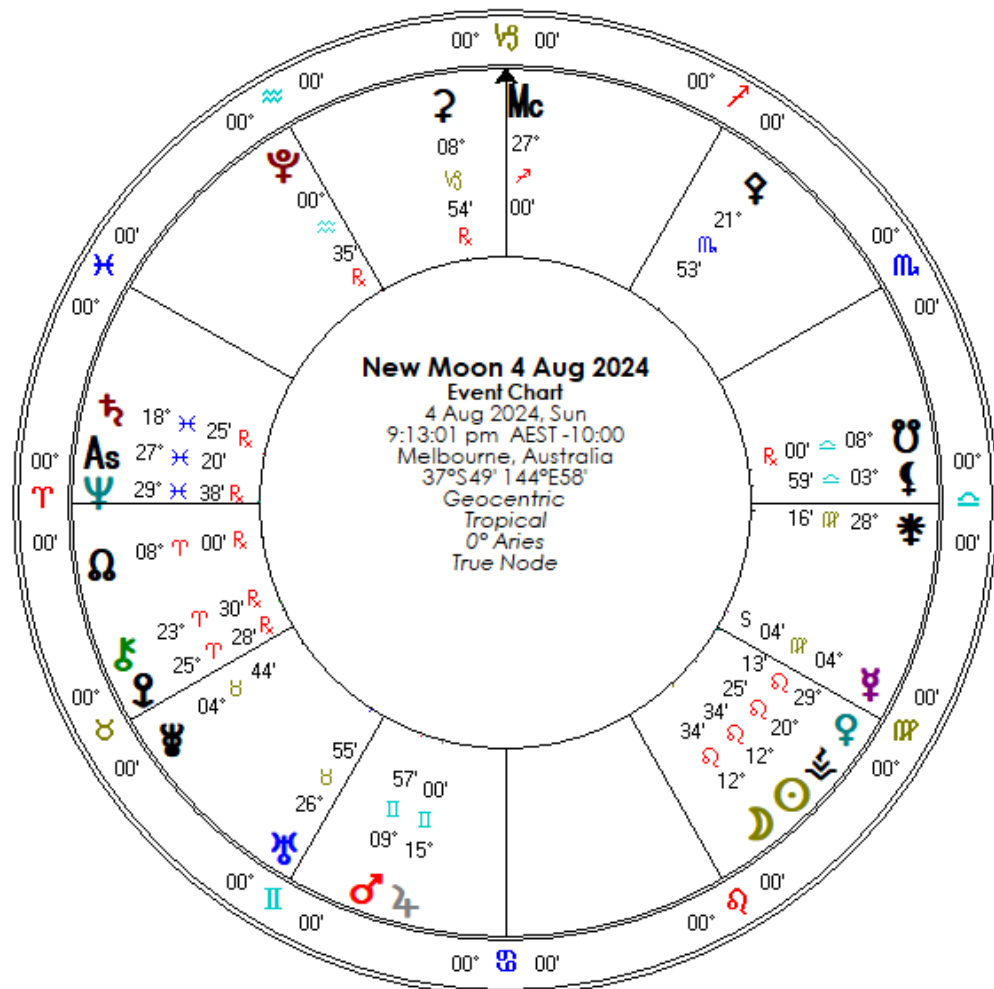

Mercury retrograde is always a good time to review and reassess. It's excellent for editing and checking everything is in order. This is especially beneficial when Mercury is in the meticulous and details focused sign, Virgo.

The sextile aspect to Jupiter and Mars in Gemini from the Sun and Moon suggests this is a highly productive New Moon, when a lot