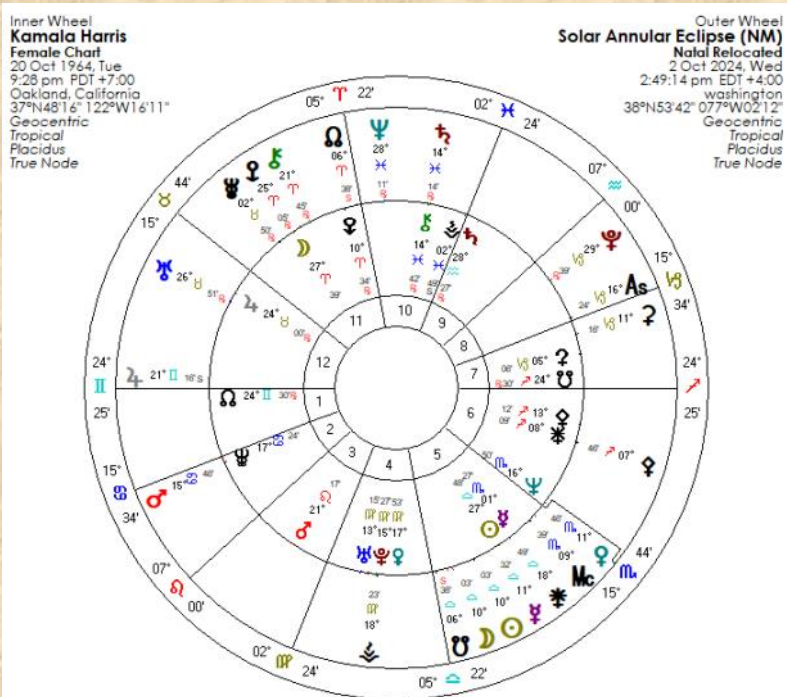

in play. Like Trump, Harris was born on a Full Moon, and there are a number of key planets activated in her chart, in fact they share many of the same planetary degrees. (See bi-wheel above). Some of these key links are her Saturn-Vesta-MC which sits on Trump's Descendant, her Jupiter is on his MC, and Kamala's Nodal Axis and Ascendant align with Trump's Sun, Moon and Nodal Axis.

Looking at her transits for inauguration day, we see transiting Uranus is on her Jupiter, the co-ruler of her MC. The Venus-Saturn conjunction will be on her Chiron and opposing her Uranus-Pluto-Venus.

At the October eclipse transiting Saturn will