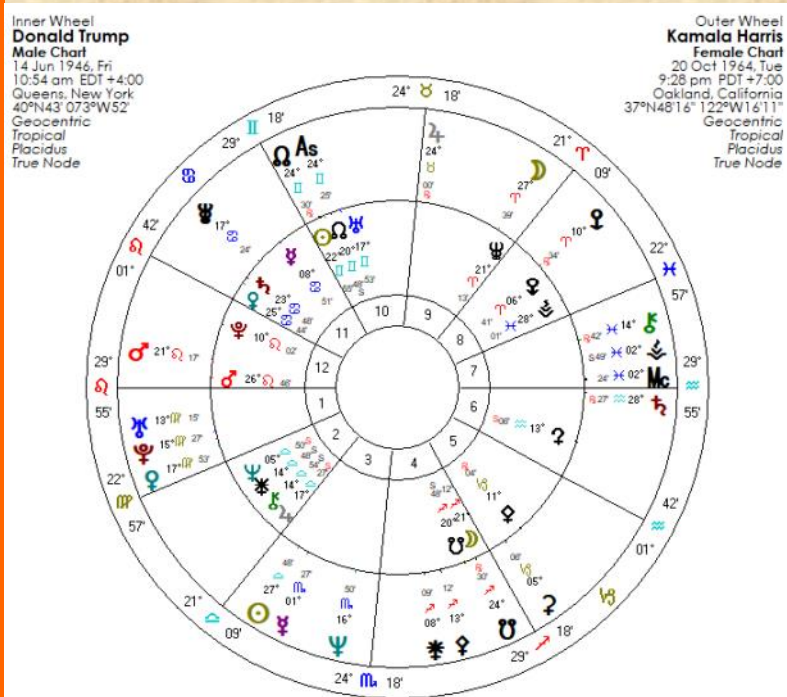

Fast forward to inauguration day 2025, when the President, whoever that is, will be sworn in.

Transiting Uranus is still crossing Trump's MC, delivering unexpected events concerning his public profile and his leadership aspirations. We saw how the transiting Mars-Uranus conjunction sparked his recent assassination attempt. Note that transiting Juno is on his IC at the time of the inauguration while Uranus still sits on his MC. **Continued next page...**

Looking at Trump's transits for the inauguration we see that retrograde Mars is aligning with his Venus-Saturn conjunction. Retrograde Mars can be frustrating, especially for someone like Trump with

Another key moment in the lead up to the November election is the October eclipse. One month before the election, we see the transiting South Node is aligning with Trump's stationary Neptune, with the North Node on his Eris, the planet of strife and discord. At this eclipse, transiting Jupiter will be on his Sun-North Node conjunction. As Trump was born on a lunar eclipse, this Gemini-Sagittarian axis is especially sensitive.

It's likely that Kamala Harris will be the Democratic candidate. That will be formally decided in Chicago this month at their convention Aug 19-22 when the intensity of this month's Full Moon will be

hit her 10th house Chiron while transiting stationary Jupiter will be on her Ascendant and her North Node. Transiting retro Mars will square her Sun and Moon, though not as exact as Trump's hit to his Venus-Saturn.

I'll be looking at the transits to the US Sibly chart in next month's INsight.

in play. Like Trump, Harris was born on a Full Moon, and there are a number of key planets activated in her chart, in fact they share many of the same planetary degrees. (See bi-wheel above). Some of these key links are her Saturn-Vesta-MC which sits on Trump's Descendant, her Jupiter is on his MC, and Kamala's Nodal Axis and Ascendant align with Trump's Sun, Moon and Nodal Axis.