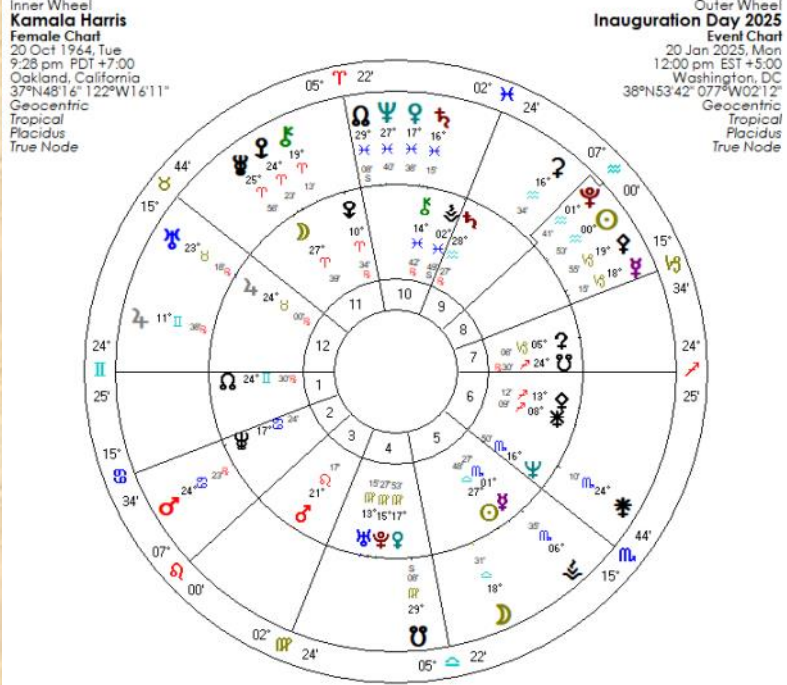

Another key moment in the lead up to the November election is the October eclipse. One month before the election, we see the transiting South Node is aligning with Trump's stationary Neptune, with the North Node on his Eris, the planet of strife and discord. At this eclipse, transiting Jupiter will be on his Sun-North Node conjunction. As Trump was born on a lunar eclipse, this Gemini-Sagittarian axis is especially sensitive.

It's likely that Kamala Harris will be the Democratic candidate. That will be formally decided in Chicago this month at their convention Aug 19-22 when the intensity of this month's Full Moon will be