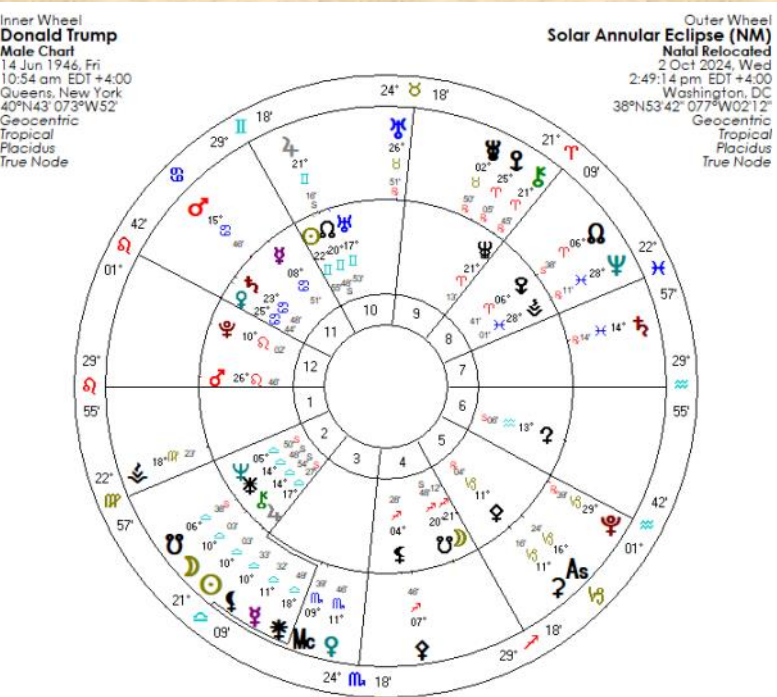

US ELECTION

The turmoil in US politics continues. The recent decision to grant immunity to Donald Trump is another example of the broken system in the US. He has also had his document case thrown out, having also survived his recent assassination attempt.

natal Mars on his Ascendant. Meanwhile, transiting Pluto is right on the cusp of his 6th house of health, with the transiting Sun. To me, this foreshadows the potential for some kind of health crisis, perhaps brought on by the frustration and anger he is feeling.

After many missteps and calls for him to step aside, Joe Biden has stepped down as Democratic Candidate and endorsed Vice President Kamala Harris.

The transiting Saturn-Venus conjunction squares his natal Uranus and by extension his Sun and Moon.

Fast forward to inauguration day 2025, when the President, whoever that is, will be sworn in.

Transiting Uranus is still crossing Trump's MC, delivering unexpected events concerning his public profile and his leadership aspirations. We saw how the transiting Mars-Uranus conjunction sparked his recent assassination attempt. Note that transiting Juno is on his IC at the time of the inauguration while Uranus still sits on his MC. **Continued next page...**

Looking at Trump's transits for the inauguration we see that retrograde Mars is aligning with his Venus-Saturn conjunction. Retrograde Mars can be frustrating, especially for someone like Trump with